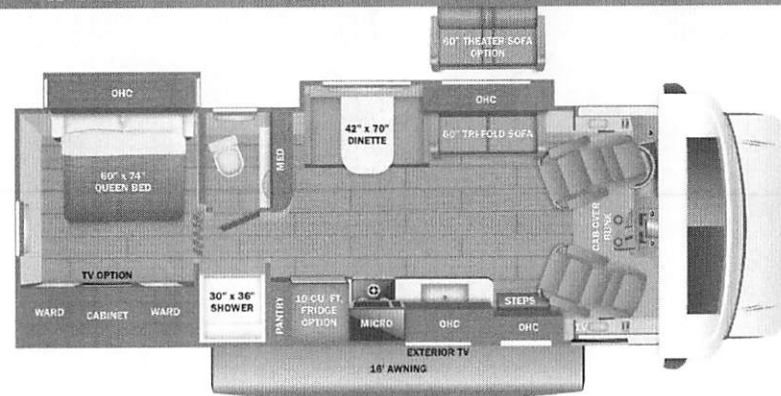

SN224565

ENTEGRA
COACH®

Esteem

Serial #: 1JSLECBR3T1BV8266
Model: 29V ESTEEM MHC
VIN#: 1FDXE4FN5TDD38755
Model Year: 2026 Dealer Name: GENERAL RV CENTER, INC.
12500 HARLEY CLUB DRIVE
ASHLAND, VA 23005
USA

Standard Equipment

THE FOLLOWING ITEMS ARE STANDARD ON THIS MODEL

Optional Equipment

OPTIONAL EQUIPMENT INSTALLED ON THIS VEHICLE BY MANUFACTURER

Base price	191,543.00
OAKRIDGE DECOR	n/c
CURRENT FULL BODY PAINT	11,993.00
USA STANDARDS	n/c
26 FORD E45 14500 158*	
7.3L TD307	n/c
CUSTOMER VALUE PACKAGE	9,000.00
NO BEDROOM TV	n/c
DUAL 13.5K ACS W/O HEAT PUMP	1,193.00
10 CU. FT. 12V REFRIGERATOR	n/c
NON-BLACKOUT STEEL RIMS	n/c
STANDARD HOUSE BATTERY	n/c
FOLDING WINDSHIELD SUN SHADE	488.00
THEATER SEATING SOFA	893.00

UNIT TOTAL **215,110.00**

DEALER INSTALLED OPTIONS

Manufacturer's Suggested Retail Price

$215,110.00

TOTAL AMOUNT DOES NOT INCLUDE STATE AND LOCAL TAXES OR LICENSE FEES. THE PRICE SHOWN ABOVE MAY OR MAY NOT BE REPRESENTATIVE OF THE ACTUAL SELLING PRICE OF SIMILAR RECREATIONAL VEHICLES IN YOUR AREA.

DIMENSIONS

Exterior height:.....140.00"
Exterior width:.....100.00"

CAPACITIES

Fresh water tank (gals.):...47.00
Gray water tank (gals.):...41.00
Black water/toilet tank (gals.):...32.00
Propane (lbs.):.....56
Propane (gals.):.....13
Water heater (gals.):.....0.00

TIRES

Tire size (front):.....LT225/75R16E
Tire size (mid):.....
Tire size (rear):.....LT225/75R16E

Some dimensions may be rounded and may vary from the actual dimensions
Weights may be estimated calculations and may vary from the actual weight - refer to the vehicle weight labels for actual weights
Floorplans, features and specifications are subject to change without notice.