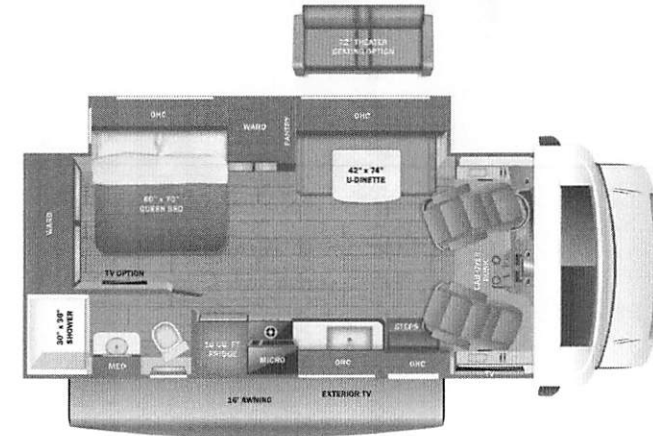

ENTEGRA
COACH®

Odyssey

Serial #: 1JSLECBM1T1EB8356
Model: 24B ODYSSEY MHC
VIN#: 1FDXE4FNXTDD42770
Model Year: 2026 Dealer Name: LA MESA RV CENTER, INC.
7430 COPLEY PARK PLACE
SAN DIEGO, CA 92111
USA

Standard Equipment

Optional Equipment

THE FOLLOWING ITEMS ARE STANDARD ON THIS MODEL

OPTIONAL EQUIPMENT INSTALLED ON THIS VEHICLE BY MANUFACTURER

Base price	170,460.00
FARMHOUSE DECOR	593.00
ALLOY GRAPHICS PACKAGE	n/c
USA STANDARDS	n/c
26 FORD E45 14500 158*	
7.3L TD307	n/c
CUSTOMER VALUE PACKAGE	6,000.00
BEDROOM TV	383.00
HYDRAULIC AUTO LEVELING JACKS	3,893.00
200W ROOF MOUNTED SOLAR PANEL W/2ND HOUSE BATTERY	893.00
STANDARD HOUSE BATTERY	n/c
FOLDING WINDSHIELD SUN SHADE	488.00
THEATER SEATING SOFA	743.00

UNIT TOTAL **183,453.00**

DEALER INSTALLED OPTIONS

Manufacturer's Suggested Retail Price

$183,453.00

TOTAL AMOUNT DOES NOT INCLUDE STATE AND LOCAL TAXES OR LICENSE FEES. THE PRICE SHOWN ABOVE MAY OR MAY NOT BE REPRESENTATIVE OF THE ACTUAL SELLING PRICE OF SIMILAR RECREATIONAL VEHICLES IN YOUR AREA.

DIMENSIONS

Exterior height:.....140.00"
Exterior width:.....100.00"

CAPACITIES

Fresh water tank (gals.):...42.50
Gray water tank (gals.):...40.00
Black water/toilet tank (gals.):...31.00
Propane (lbs.):...41
Propane (gals.):...9
Water heater (gals.):...6.00

TIRES

Tire size (front):.....LT225/75R16E
Tire size (mid):.....
Tire size (rear):.....LT225/75R16E

Some dimensions may be rounded and may vary from the actual dimensions
Weights may be estimated calculations and may vary from the actual weight - refer to the vehicle weight labels for actual weights
Floorplans, features and specifications are subject to change without notice.