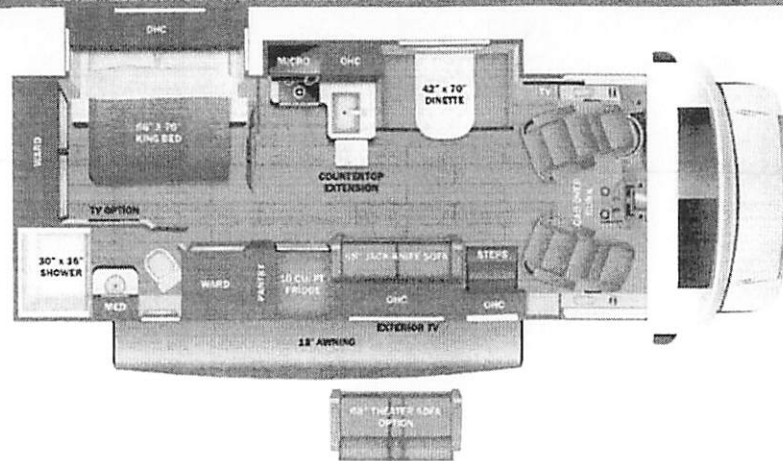

ENTEGR A
COACH®

Estee m

Serial #: 1JSLECBN0T1BU8114
Model: 27U ESTEEM MHC
VIN#: 1FDXE4FN3TDD42738
Model Year: 2026 Dealer Name: LA MESA RV CENTER, INC.
7430 COPLEY PARK PLACE
SAN DIEGO, CA 92111
USA

Standard Equipment

Optional Equipment

THE FOLLOWING ITEMS ARE STANDARD ON THIS MODEL

OPTIONAL EQUIPMENT INSTALLED ON THIS VEHICLE BY MANUFACTURER

STANDARD EXTERIOR EQUIPMENT

STANDARD INTERIOR EQUIPMENT

Base price	191,543.00
OKRIDGE DECOR	n/c
CURRENT FULL BODY PAINT	11,993.00
USA STANDARDS	n/c
26 FORD E45 14500 158"	
7.3L TD307	n/c
CUSTOMER VALUE PACKAGE	9,000.00
BEDROOM TV	383.00
DUAL 13.5K ACS W/O HEAT PUMP	1,193.00
NON-BLACKOUT STEEL RIMS	n/c
STANDARD HOUSE BATTERY	n/c
FOLDING WINDSHIELD SUN SHADE	488.00
THEATER SEATING SOFA	893.00

UNIT TOTAL **215,493.00**

DEALER INSTALLED OPTIONS

Manufacturer's Suggested Retail Price

$215,493.00

TOTAL AMOUNT DOES NOT INCLUDE STATE AND LOCAL TAXES OR LICENSE FEES. THE PRICE SHOWN ABOVE MAY OR MAY NOT BE REPRESENTATIVE OF THE ACTUAL SELLING PRICE OF SIMILAR RECREATIONAL VEHICLES IN YOUR AREA.

DIMENSIONS

Exterior height	140.00"
Exterior width	100.00"
Tire size (front)	LT225/75R16
Tire size (mid)	
Tire size (rear)	LT225/75R16

CAPACITIES

Fresh water tank (gals.)	42.50
Gray water tank (gals.)	41.00
Black water/toilet tank (gals.)	31.00
Propane (lbs.)	56
Propane (gals.)	13
Water heater (gals.)	0.00

TIRES

Tire size (front)	LT225/75R16
Tire size (mid)	
Tire size (rear)	LT225/75R16

2+3
YEAR | YEAR
WARRANTY

Some dimensions may be rounded and may vary from the actual dimensions
Weights may be estimated calculations and may vary from the actual weight - refer to the vehicle weight labels for actual weights
Floorplans, features and specifications are subject to change without notice.