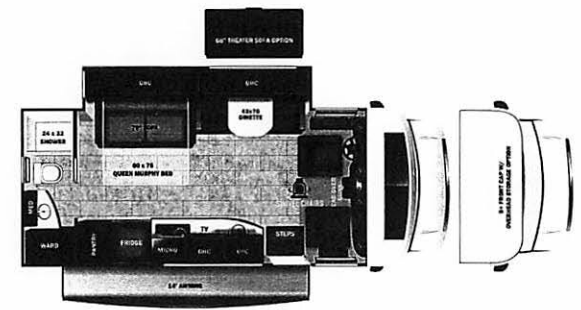

DIMENSIONS

Exterior height:.....131.00*
Exterior width:.....96.00*

CAPACITIES

Fresh water tank (gals.):...35.00
Gray water tank (gals.):...31.00
Black water/toilet tank (gals.):.....31.00
Propane (lbs.):.....41
Propane (gals.):.....9
Water heater (gals.):.....6.00

TIRES

Tire size (front):.....LT215/85R16
Tire size (mid):.....
Tire size (rear):.....LT215/85R16

Some dimensions may be rounded and may vary from the actual dimensions
Weights may be estimated calculations and may vary from the actual weight - refer to the vehicle weight labels for actual weights
Floorplans, features and specifications are subject to change without notice.

This is provided as an information resource only. Previous owner(s) may have removed, altered or changed equipment after the unit was originally delivered.