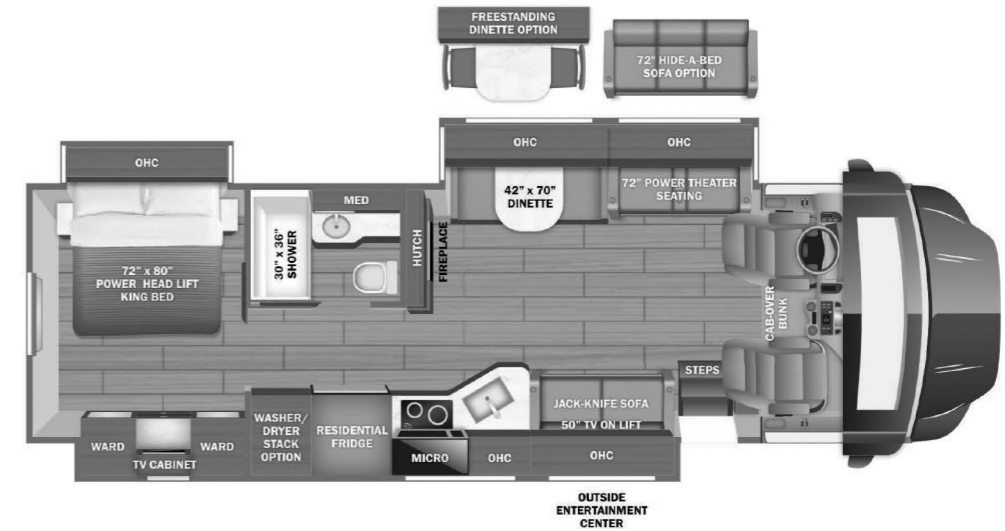

DIMENSIONS

Exterior height:.....160.00"
Exterior width:.....101.00"

CAPACITIES

Fresh water tank (gals.):...72.00
Gray water tank (gals.):....80.00
Black water/toilet tank (gals.):.....55.00
Propane (lbs.):.....0
Propane (gals.):.....0
Water heater (gals.):.....0.00

TIRES

Tire size (front):.....275/80R22.5G
Tire size (mid):.....
Tire size (rear):.....275/80R22.5G

Some dimensions may be rounded and may vary from the actual dimensions

***Weights may be estimated calculations and may vary from the actual weight

- refer to the vehicle weight labels for actual weights***

Floorplans, features and specifications are subject to change without notice.