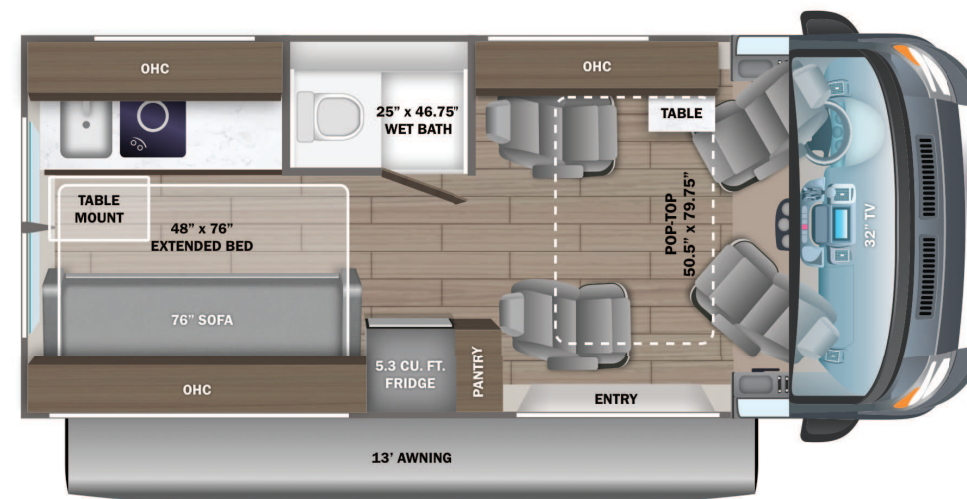

DIMENSIONS

Exterior height:.....111.00"
Exterior width:.....83.00"

CAPACITIES

Fresh water tank (gals.):...25.00
Gray water tank (gals.):...33.00
Black water/toilet tank (gals.):.....12.00
Propane (lbs.):.....0
Propane (gals.):.....0
Water heater (gals.):.....0.00

TIRES

Tire size (front):.....LT225/75R16E
Tire size (mid):.....
Tire size (rear):.....LT225/75R16E

Some dimensions may be rounded and may vary from the actual dimensions
Weights may be estimated calculations and may vary from the actual weight - refer to the vehicle weight labels for actual weights
Floorplans, features and specifications are subject to change without notice.