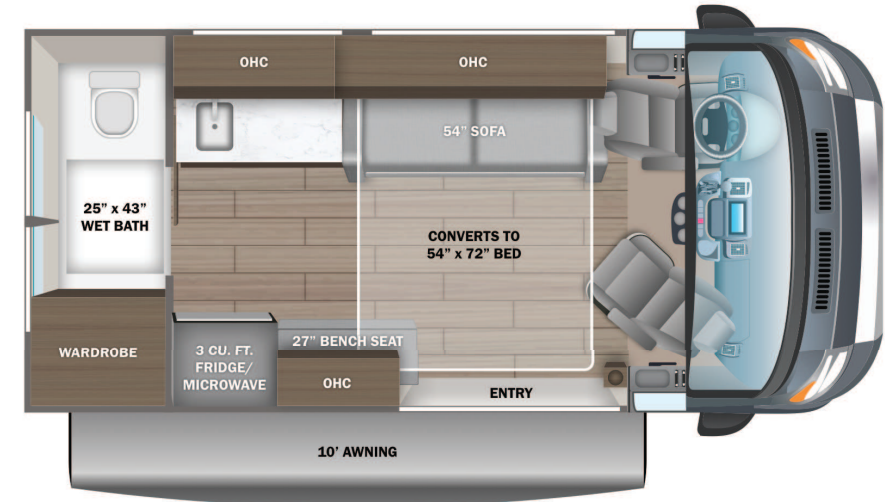

DIMENSIONS

Exterior height:.....111.00"
Exterior width:.....83.00"

CAPACITIES

Fresh water tank (gals.):...21.00
Gray water tank (gals.):...24.00
Black water/toilet tank (gals.):.....4.75
Propane (lbs.):.....0
Propane (gals.):.....0
Water heater (gals.):.....0.00

TIRES

Tire size (front):.....LT225/75R16E
Tire size (mid):.....
Tire size (rear):.....LT225/75R16E

Some dimensions may be rounded and may vary from the actual dimensions
Weights may be estimated calculations and may vary from the actual weight - refer to the vehicle weight labels for actual weights
Floorplans, features and specifications are subject to change without notice.