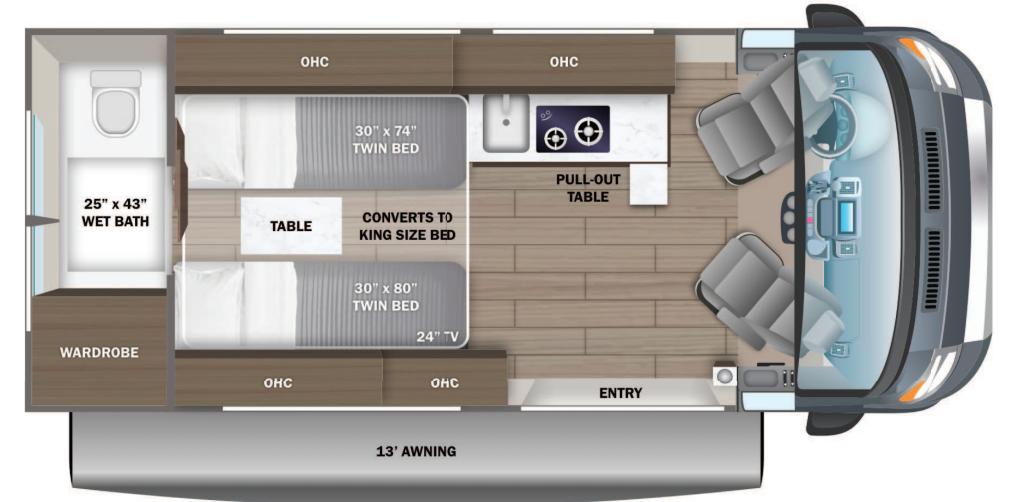

DIMENSIONS

Exterior height:.....111.00"
Exterior width:.....83.00"

CAPACITIES

Fresh water tank (gals.):...24.00
Gray water tank (gals.):...13.00
Black water/toilet tank (gals.):.....12.00
Propane (lbs.):.....20
Propane (gals.):.....4
Water heater (gals.):.....0.00

TIRES

Tire size (front):.....LT225/75R16C
Tire size (mid):.....
Tire size (rear):.....LT225/75R16C

Some dimensions may be rounded and may vary from the actual dimensions

***Weights may be estimated calculations and may vary from the actual weight

- refer to the vehicle weight labels for actual weights***

Floorplans, features and specifications are subject to change without notice.