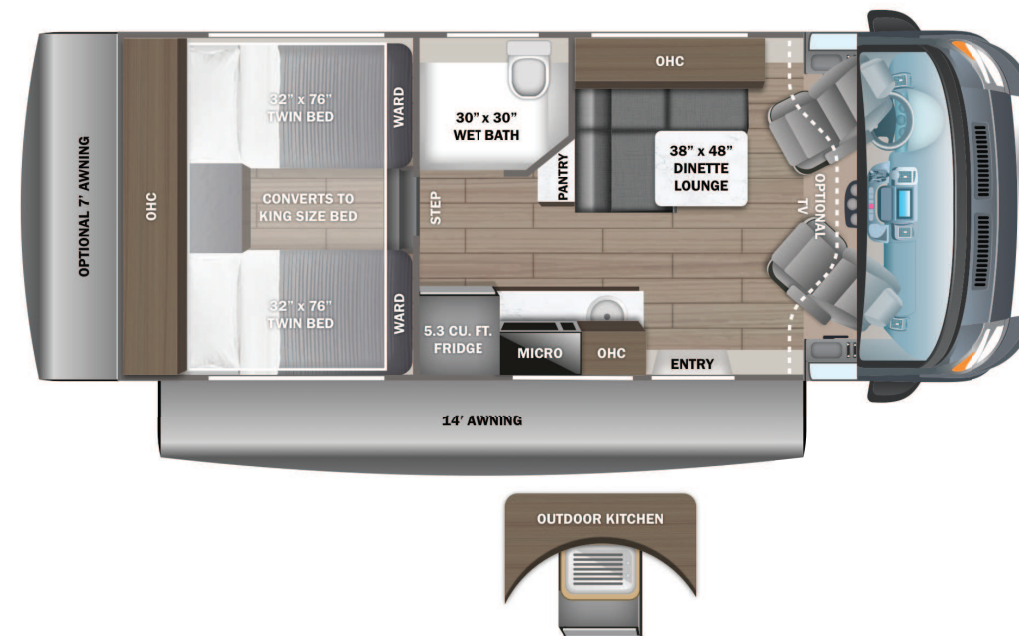

Standard Equipment

Optional Equipment

THE FOLLOWING ITEMS ARE STANDARD ON THIS MODEL AT NO EXTRA CHARGE

OPTIONAL EQUIPMENT INSTALLED ON THIS VEHICLE BY MANUFACTURER

1. **STANDARD EXTERIOR EQUIPMENT**
2. Ford® Transit 350HD AWD chassis
   - 156 in. wheelbase
   - GVWR - 11,000 lb.
   - GCWR - 15,000 lb.
   - 3.5L EcoBoost V6 310 HP engine with 400 ft-lb. torque
   - 10-speed transmission
   - 3.73 limited slip axle
   - 250-amp alternator
   - Matte black aluminum wheels
   - Power anti-lock brakes with power steering
   - (2) 12V AGM chassis batteries (70 amp-hr)
   - 31 gal. fuel tank (gas)
   - TuffShell™ vacuum-bond laminated roof, floor and sidewalls
   - Bead-foam insulation (R-24 max roof, R-9 max floor, R-8 max walls)
   - One-piece, seamless, fiberglass roof
   - Fiberglass exterior walls with partial paint and vinyl graphics
   - Dual-pane acrylic windows
   - Heated garage with L-track and (2) 120V charging ports
   - Electric patio awning with auto-retract and LED lights
   - Roof rack (N/A with pop-top option)
   - Collapsible exterior ladder
   - Daytime running headlamps
   - Cable TV hookup with RG-6 coax
   - Starlink satellite internet system
   - Winegard® Connect 2.0 4G/Wi-Fi/digital TV antenna
   - 2,800W gas generator with auto-gen start
   - Portable solar plug
   - 30-amp electrical service with detachable power cord
   - 120V exterior outlet
   - 6 gal. propane tank (20 lb.)
   - LP quick-connect hookup
   - LED-lit holding tank valves
   - Winterization drain system
   - 12V demand water pump
   - Water filtration system
   - Outside shower
3. **CUSTOMER VALUE PACKAGE**
4. E-Z Drive™: Computer-balanced driveshaft, heavy-duty rear stabilizer bar, standard front stabilizer bar and Hellwig® helper springs
   - One-piece, seamless, fiberglass front cap
   - Van Compass™ front and rear lift kit
   - 3.9kWh 12V lithium battery
   - 2,000W inverter
   - 360W roof mounted solar panel with dual controller
   - Expandable side port with second dual bank controller for solar
   - All-terrain tires
   - Backup camera
   - Aqua View® SHOWERMISER™ water management system
   - Internal holding tanks