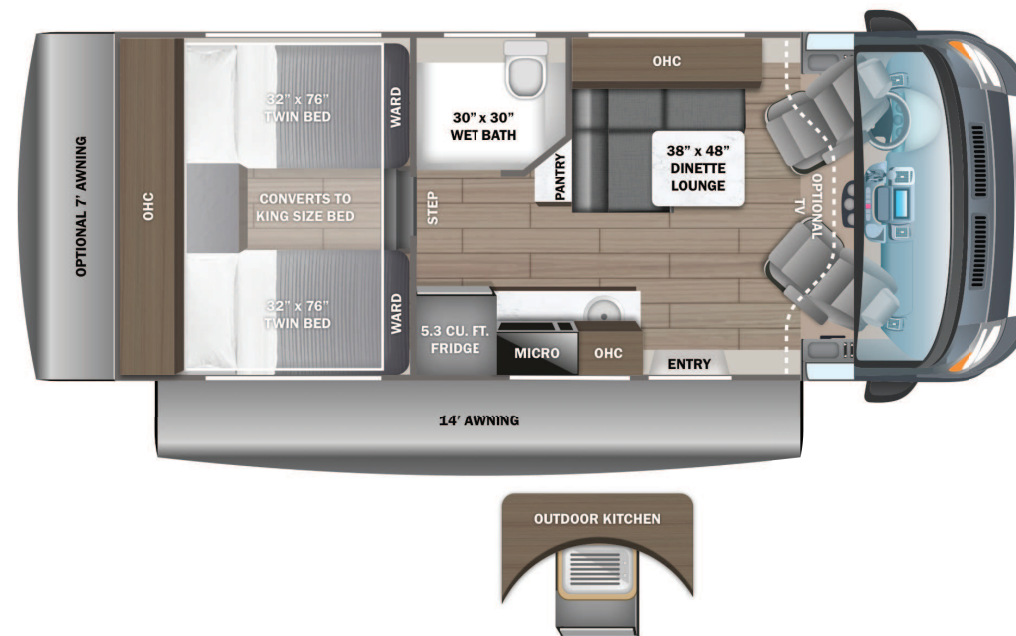

Standard Equipment

Optional Equipment

THE FOLLOWING ITEMS ARE STANDARD ON THIS MODEL AT NO EXTRA CHARGE

OPTIONAL EQUIPMENT INSTALLED ON THIS VEHICLE BY MANUFACTURER

STANDARD EXTERIOR EQUIPMENT

- Ford® Transit 350HD AWD chassis
- 156 in. wheelbase
- GVWR - 11,000 lb.
- GCWR - 15,000 lb.
- 3.5L EcoBoost V6 310 HP engine with 400 ft-lb. torque
- 10-speed transmission
- 3.73 limited slip axle
- 250-amp alternator
- Matte black aluminum wheels
- Power anti-lock brakes with power steering
- (2) 12V AGM chassis batteries (70 amp-hr)
- 31 gal. fuel tank (gas)
- TuffShell™ vacuum-bond laminated roof, floor and sidewalls
- Bead-foam insulation (R-24 max roof, R-9 max floor, R-8 max walls)
- One-piece, seamless, fiberglass roof
- Fiberglass exterior walls with partial paint and vinyl graphics
- Dual-pane acrylic windows
- Heated garage with L-track and (2) 120V charging ports
- Electric patio awning with auto-retract and LED lights
- Roof rack (N/A with pop-top option)
- Collapsible exterior ladder
- Daytime running headlamps
- Cable TV hookup with RG-6 coax
- Starlink satellite internet system
- Winegard® Connect 2.0 4G/Wi-Fi/digital TV antenna
- 2,800W gas generator with auto-gen start
- Portable solar plug
- 30-amp electrical service with detachable power cord
- 120V exterior outlet
- 6 gal. propane tank (20 lb.)
- LP quick-connect hookup
- LED-lit holding tank valves
- Winterization drain system
- 12V demand water pump
- Water filtration system
- Outside shower

CUSTOMER VALUE PACKAGE

- E-Z Drive™: Computer-balanced driveshaft, heavy-duty rear stabilizer bar, standard front stabilizer bar and Hellwig® helper springs
- One-piece, seamless, fiberglass front cap
- Van Compass™ front and rear lift kit
- 3.9kWh 12V lithium battery
- 2,000W inverter
- 360W roof mounted solar panel with dual controller
- Expandable side port with second dual bank controller for solar
- All-terrain tires
- Backup camera
- Aqua View® SHOWERMISER™ water management system
- Internal holding tanks

STANDARD INTERIOR EQUIPMENT