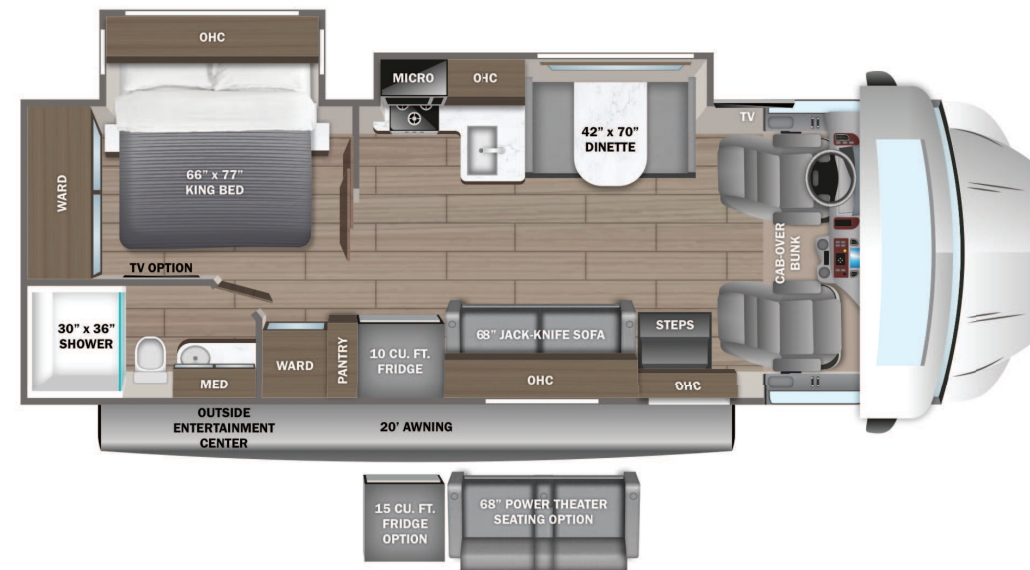

DIMENSIONS

Exterior height:.....150.00"
Exterior width:.....101.00"

CAPACITIES

Fresh water tank (gals.):...42.50
Gray water tank (gals.):...31.00
Black water/toilet tank (gals.):.....31.00
Propane (lbs.):.....83
Propane (gals.):.....19
Water heater (gals.):.....10.00

TIRES

Tire size (front):.....225/70R19.5G
Tire size (mid):.....
Tire size (rear):.....225/70R19.5G

Some dimensions may be rounded and may vary from the actual dimensions
Weights may be estimated calculations and may vary from the actual weight - refer to the vehicle weight labels for actual weights
Floorplans, features and specifications are subject to change without notice.