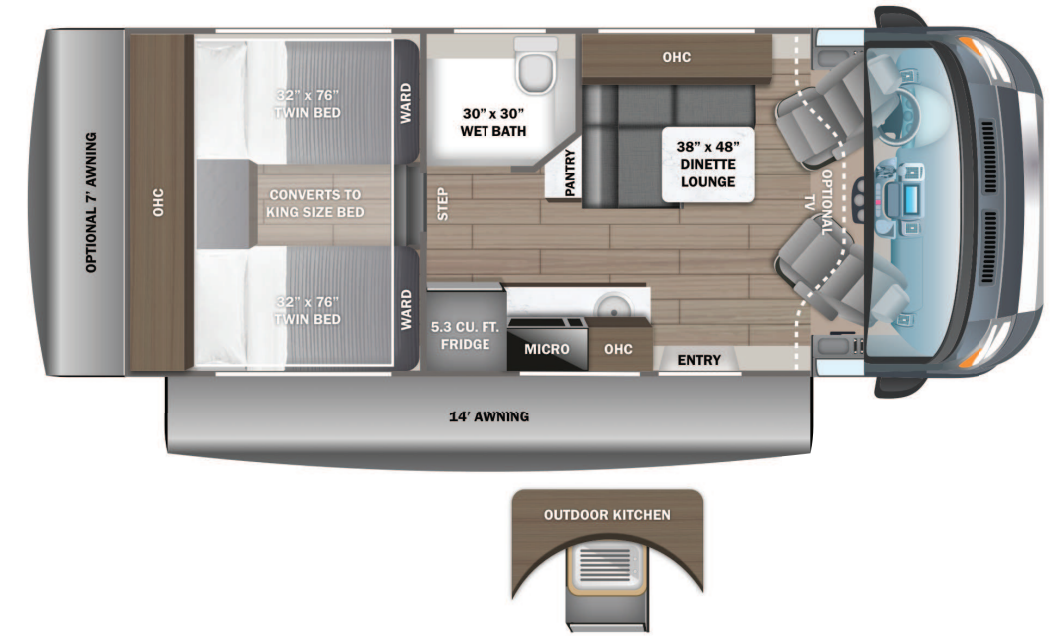

Standard Equipment

Optional Equipment

THE FOLLOWING ITEMS ARE STANDARD ON THIS MODEL AT NO EXTRA CHARGE

OPTIONAL EQUIPMENT INSTALLED ON THIS VEHICLE BY MANUFACTURER

STANDARD EXTERIOR EQUIPMENT

- Ford® Transit 350HD AWD chassis
- 156 in. wheelbase
- GVWR - 11,000 lb.
- GCWR - 15,000 lb.
- 3.5L EcoBoost V6 310 HP engine with 400 ft-lb. torque
- 10-speed transmission
- 3.73 limited slip axle
- 250-amp alternator
- Matte black aluminum wheels
- Power anti-lock brakes with power steering
- (2) 12V AGM chassis batteries (70 amp-hr)
- 31 gal. fuel tank (gas)
- TuffShell™ vacuum-bond laminated roof, floor and sidewalls
- Bead-foam insulation (R-24 max roof, R-9 max floor, R-8 max walls)
- One-piece, seamless, fiberglass roof
- Fiberglass exterior walls with partial paint and vinyl graphics
- Dual-pane acrylic windows
- Heated garage with L-track and (2) 120V charging ports
- Electric patio awning with auto-retract and LED lights
- Roof rack (N/A with pop-top option)
- Collapsible exterior ladder
- Daytime running headlamps
- Cable TV hookup with RG-6 coax
- Starlink satellite internet system
- Winegard® Connect 2.0 4G/Wi-Fi/digital TV antenna
- 2,800W gas generator with auto-gen start
- Portable solar plug
- 30-amp electrical service with detachable power cord
- 120V exterior outlet
- 6 gal. propane tank (20 lb.)
- LP quick-connect hookup
- LED-lit holding tank valves
- Winterization drain system
- 12V demand water pump
- Water filtration system
- Outside shower

STANDARD INTERIOR EQUIPMENT