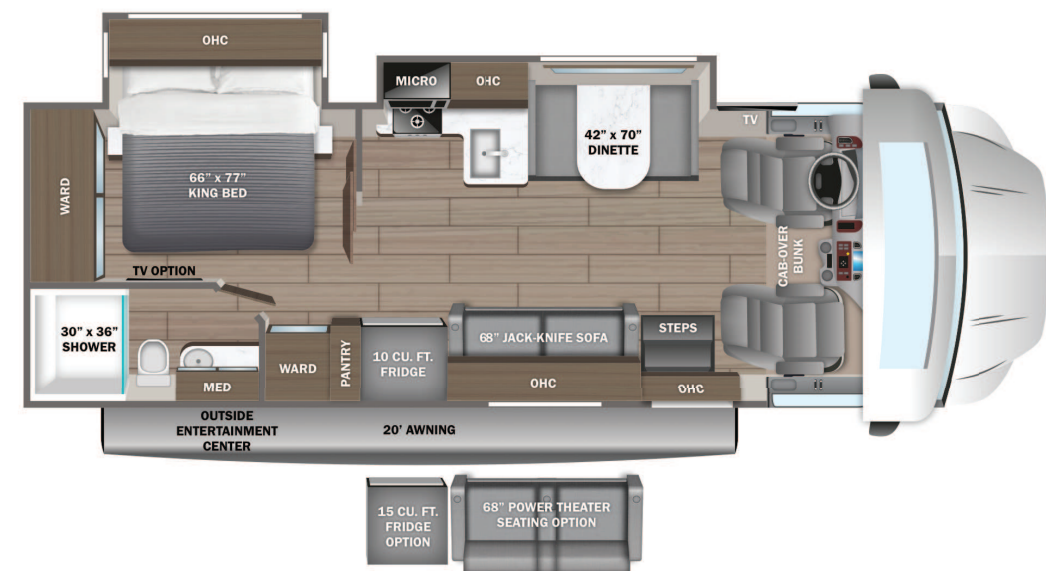

DEALER INSTALLED OPTIONS

DIMENSIONS

Exterior height:.....150.00"
Exterior width:.....101.00"

CAPACITIES

Fresh water tank (gals.):...42.50
Gray water tank (gals.):...31.00
Black water/toilet tank (gals.):.....31.00
Propane (lbs.):.....83
Propane (gals.):.....19
Water heater (gals.):.....10.00

TIRES

Tire size (front):.....225/70R19.5G
Tire size (mid):.....
Tire size (rear):.....225/70R19.5G

Some dimensions may be rounded and may vary from the actual dimensions
Weights may be estimated calculations and may vary from the actual weight - refer to the vehicle weight labels for actual weights
Floorplans, features and specifications are subject to change without notice.