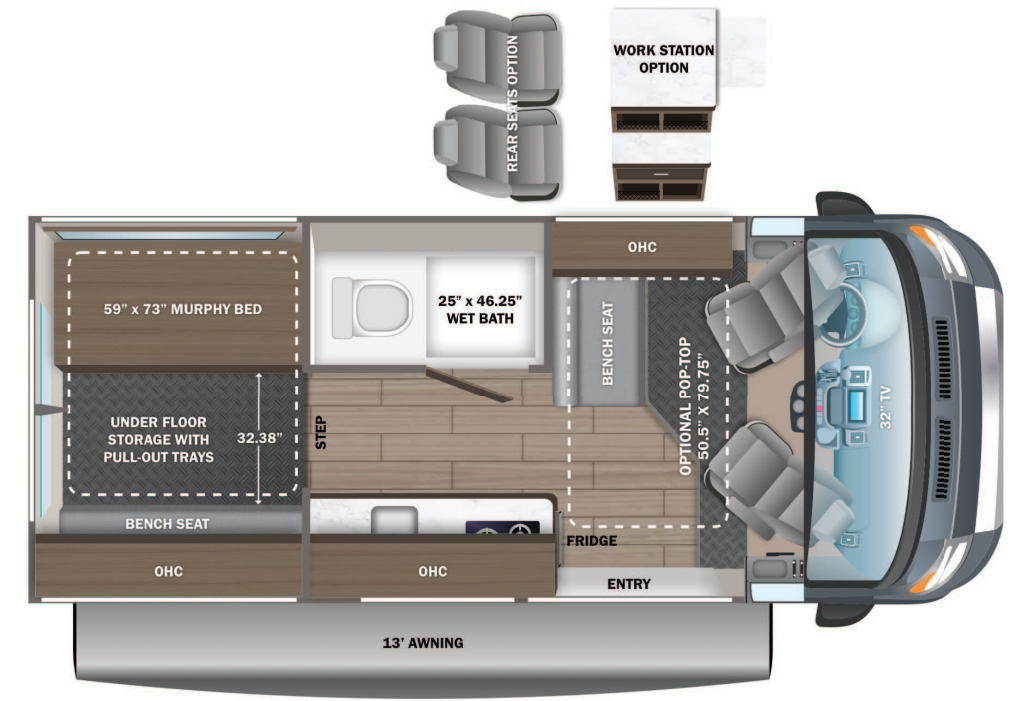

DIMENSIONS

Exterior height:.....111.00"
Exterior width:.....83.00"

CAPACITIES

Fresh water tank (gals.):...21.00
Gray water tank (gals.):...20.00
Black water/toilet tank (gals.):.....10.00
Propane (lbs.):.....20
Propane (gals.):.....4
Water heater (gals.):.....0.00

TIRES

Tire size (front):.....LT225/75R16E
Tire size (mid):.....
Tire size (rear):.....LT225/75R16E

Some dimensions may be rounded and may vary from the actual dimensions
Weights may be estimated calculations and may vary from the actual weight - refer to the vehicle weight labels for actual weights
Floorplans, features and specifications are subject to change without notice.