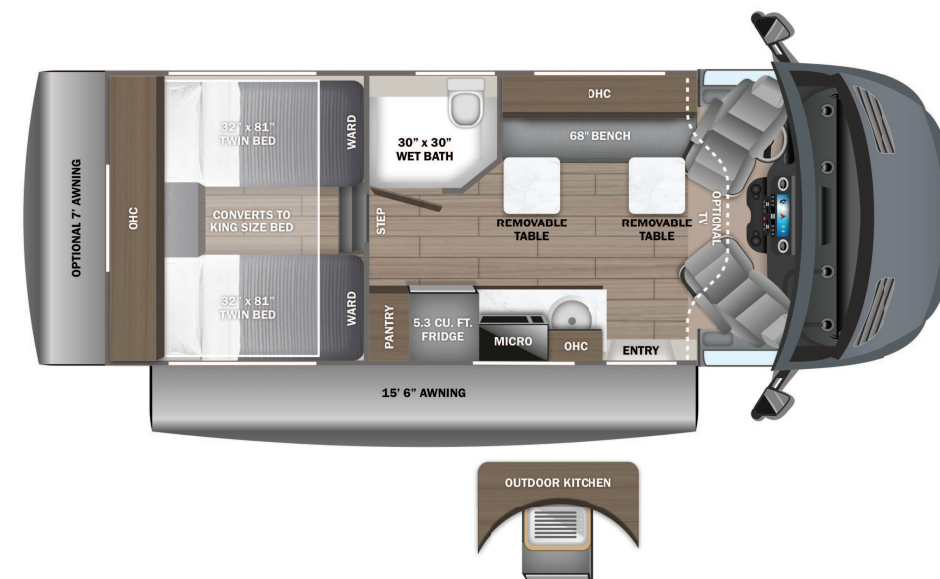

Standard Equipment

THE FOLLOWING ITEMS ARE STANDARD ON THIS MODEL

STANDARD EXTERIOR EQUIPMENT

- Mercedes-Benz® 3500 AWD chassis
- 170 in. wheelbase
- GVWR - 11,030 lb.
- GCWR - 15,250 lb.
- 2.0L inline 4-cylinder Twin Turbo 211HP diesel engine with electronic fuel injection with 332 ft.-lb. torque
- 9-speed transmission
- 250-amp alternator
- All-terrain tires
- Matte black aluminum wheels
- Power anti-lock brakes with power steering
- (2) 12V AGM chassis batteries (70 amp-hr)
- 26.4 gal. fuel tank (diesel)
- 5.8 gal. DEF tank
- TuffShell™ vacuum-bond laminated roof, floor and sidewalls
- Bead-foam insulation (R-24 max roof, R-9 max floor, R-8 max walls)
- One-piece, seamless, fiberglass roof
- Fiberglass exterior walls with partial paint and vinyl graphics
- Dual-pane acrylic windows
- Heated rear garage (34 in. x 81 in. x 43 in)
- Molle panels, L-track, (2) 120V charging ports and (1) 12V charging port in garage
- Electric patio awning with auto-retract and LED lights
- Roof rack (N/A with pop-top option)
- Collapsible exterior ladder
- Daytime running headlamps
- Cable TV hookup with RG-6 coax
- Starlink satellite internet system
- Winegard® Connect 2.0 4G/Wi-Fi/digital TV antenna
- 2,500W LP generator with auto-gen start
- 30-amp electrical service with detachable power cord
- 120V exterior outlet
- 6 gal. (20 lb.) and 12.2 gal. (41 lb.) propane tanks
- LP quick-connect hookup
- LED-lit holding tank valves
- Winterization drain system
- 12V demand water pump
- Water filtration system
- Outside shower

UNIT TOTAL **290,222.00**

DEALER INSTALLED OPTIONS

DIMENSIONS

Exterior height:.....132.00"
 Exterior width:.....85.00"

CAPACITIES

Fresh water tank (gals.):...53.00
 Gray water tank (gals.):...51.00
 Black water/toilet tank (gals):.....4.75
 Propane (lbs.):.....40
 Propane (gals.):.....9
 Water heater (gals.):.....0.00