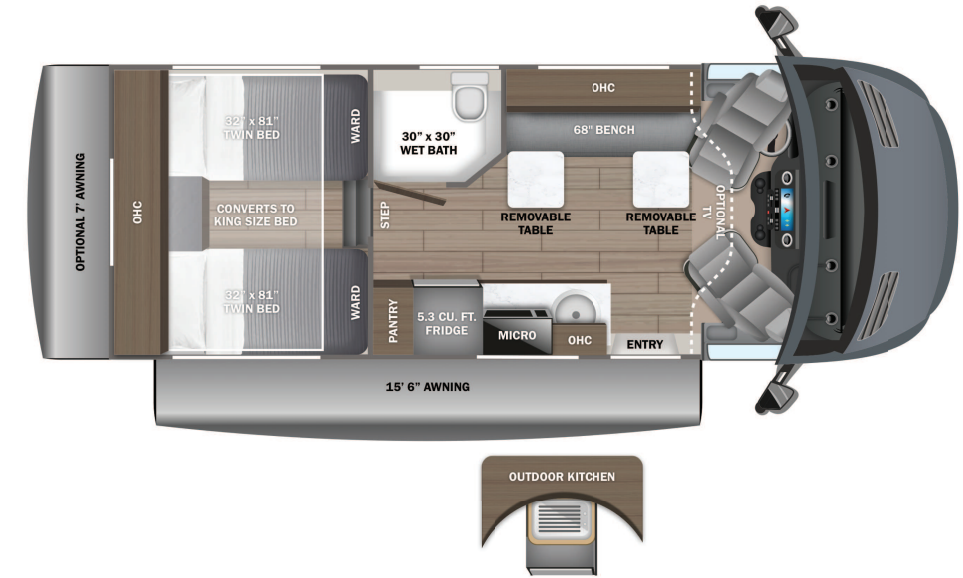

Standard Equipment

Optional Equipment

THE FOLLOWING ITEMS ARE STANDARD ON THIS MODEL

OPTIONAL EQUIPMENT INSTALLED ON THIS VEHICLE BY MANUFACTURER

STANDARD EXTERIOR EQUIPMENT

- Mercedes-Benz® 3500 AWD chassis
- 170 in. wheelbase
- GVWR - 11,030 lb.
- GCWR - 15,250 lb.
- 2.0L inline 4-cylinder Twin Turbo 211HP diesel engine with electronic fuel injection with 332 ft.-lb. torque
- 9-speed transmission
- 250-amp alternator
- All-terrain tires
- Matte black aluminum wheels
- Power anti-lock brakes with power steering
- (2) 12V AGM chassis batteries (70 amp-hr)
- 26.4 gal. fuel tank (diesel)
- 5.8 gal. DEF tank
- TuffShell™ vacuum-bond laminated roof, floor and sidewalls
- Bead-foam insulation (R-24 max roof, R-9 max floor, R-8 max walls)
- One-piece, seamless, fiberglass roof
- Fiberglass exterior walls with partial paint and vinyl graphics
- Dual-pane acrylic windows
- Heated rear garage (34 in. x 81 in. x 43 in)
- Molle panels, L-track, (2) 120V charging ports and (1) 12V charging port in garage
- Electric patio awning with auto-retract and LED lights
- Roof rack (N/A with pop-top option)
- Collapsible exterior ladder
- Daytime running headlamps
- Cable TV hookup with RG-6 coax
- Starlink satellite internet system
- Winegard® Connect 2.0 4G/Wi-Fi/digital TV antenna
- 2,500W LP generator with auto-gen start
- 30-amp electrical service with detachable power cord
- 120V exterior outlet
- 6 gal. (20 lb.) and 12.2 gal. (41 lb.) propane tanks
- LP quick-connect hookup
- LED-lit holding tank valves
- Winterization drain system
- 12V demand water pump
- Water filtration system
- Outside shower

STANDARD INTERIOR EQUIPMENT