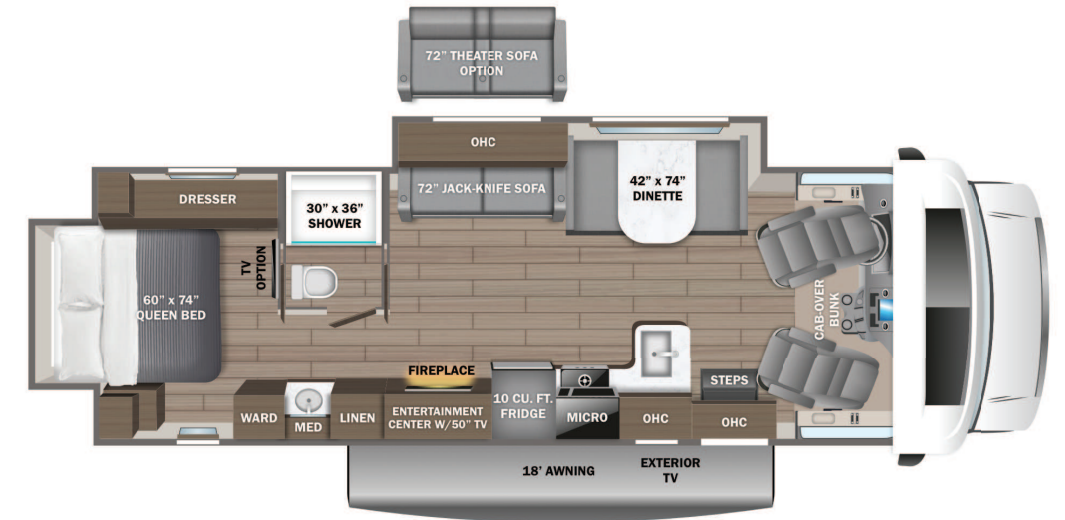

DIMENSIONS

Exterior height:.....140.00"

Exterior width:.....100.00"

CAPACITIES

Fresh water tank (gals.):...43.50

Gray water tank (gals.):...41.00

Black water/toilet tank (gals.):.....31.00

Propane (lbs.):.....41

Propane (gals.):.....9

Water heater (gals.):.....6.00

TIRES

Tire size (front):.....LT225/75R16E

Tire size (mid):.....

Tire size (rear):.....LT225/75R16E

Some dimensions may be rounded and may vary from the actual dimensions

***Weights may be estimated calculations and may vary from the actual weight

- refer to the vehicle weight labels for actual weights***

Floorplans, features and specifications are subject to change without notice.

Document Identifier: MSPP SHEET