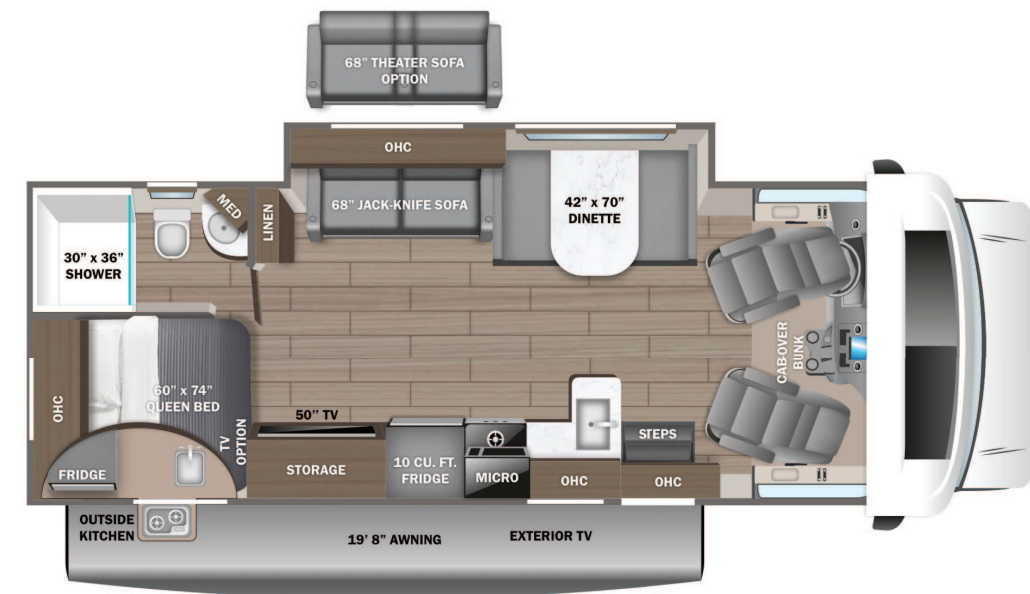

DIMENSIONS

Exterior height:.....140.00"

Exterior width:.....100.00"

CAPACITIES

Fresh water tank (gals.):...38.00

Gray water tank (gals.):...41.00

Black water/toilet tank (gals.):.....32.00

Propane (lbs.):.....41

Propane (gals.):.....9

Water heater (gals.):.....6.00

TIRES

Tire size (front):.....LT225/75R16E

Tire size (mid):.....

Tire size (rear):.....LT225/75R16E

Some dimensions may be rounded and may vary from the actual dimensions

***Weights may be estimated calculations and may vary from the actual weight

- refer to the vehicle weight labels for actual weights***

Floorplans, features and specifications are subject to change without notice.

Document Identifier: MSPP SHEET