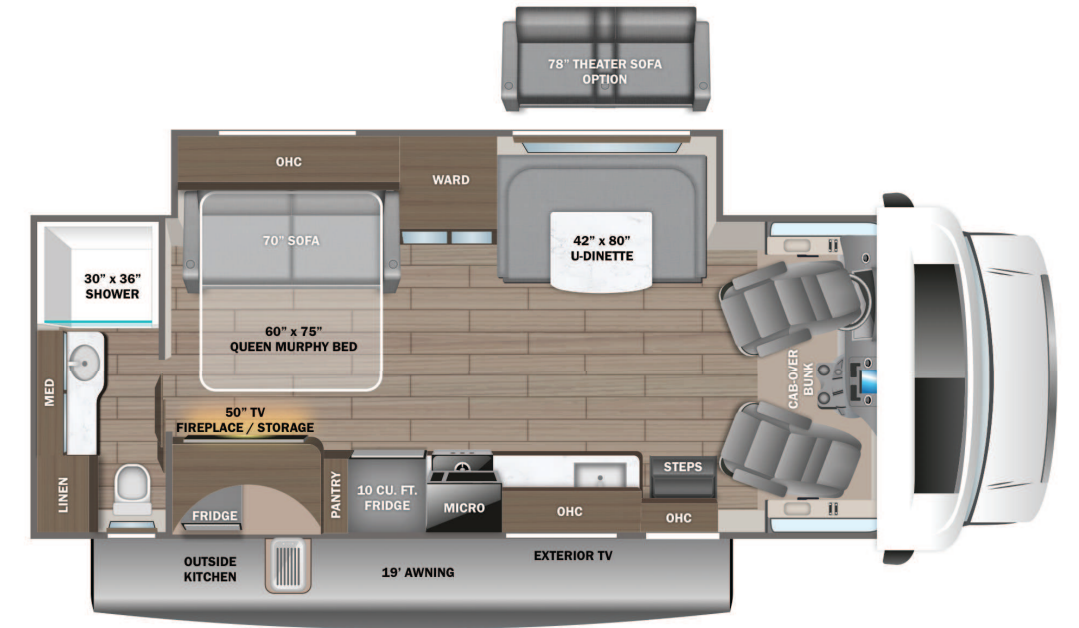

DIMENSIONS

Exterior height:.....140.00"
Exterior width:.....100.00"

CAPACITIES

Fresh water tank (gals.):...43.50
Gray water tank (gals.):...40.00
Black water/toilet tank (gals.):.....31.00
Propane (lbs.):.....41
Propane (gals.):.....9
Water heater (gals.):.....6.00

TIRES

Tire size (front):.....LT225/75R16E
Tire size (mid):.....
Tire size (rear):.....LT225/75R16E

Some dimensions may be rounded and may vary from the actual dimensions

***Weights may be estimated calculations and may vary from the actual weight

- refer to the vehicle weight labels for actual weights***

Floorplans, features and specifications are subject to change without notice.