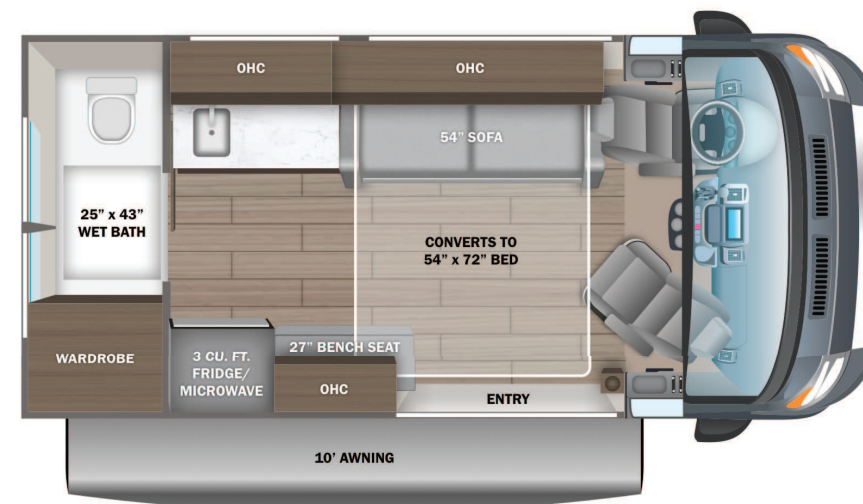

DIMENSIONS

Exterior height:.....111.00"
Exterior width:.....83.00"

CAPACITIES

Fresh water tank (gals.):...21.00
Gray water tank (gals.):...24.00
Black water/toilet tank (gals.):.....4.75
Propane (lbs.):.....0
Propane (gals.):.....0
Water heater (gals.):.....0.00

TIRES

Tire size (front):.....LT225/75R16E
Tire size (mid):.....
Tire size (rear):.....LT225/75R16E

Some dimensions may be rounded and may vary from the actual dimensions
Weights may be estimated calculations and may vary from the actual weight - refer to the vehicle weight labels for actual weights
Floorplans, features and specifications are subject to change without notice.

Document Identifier: MSRP SHEET