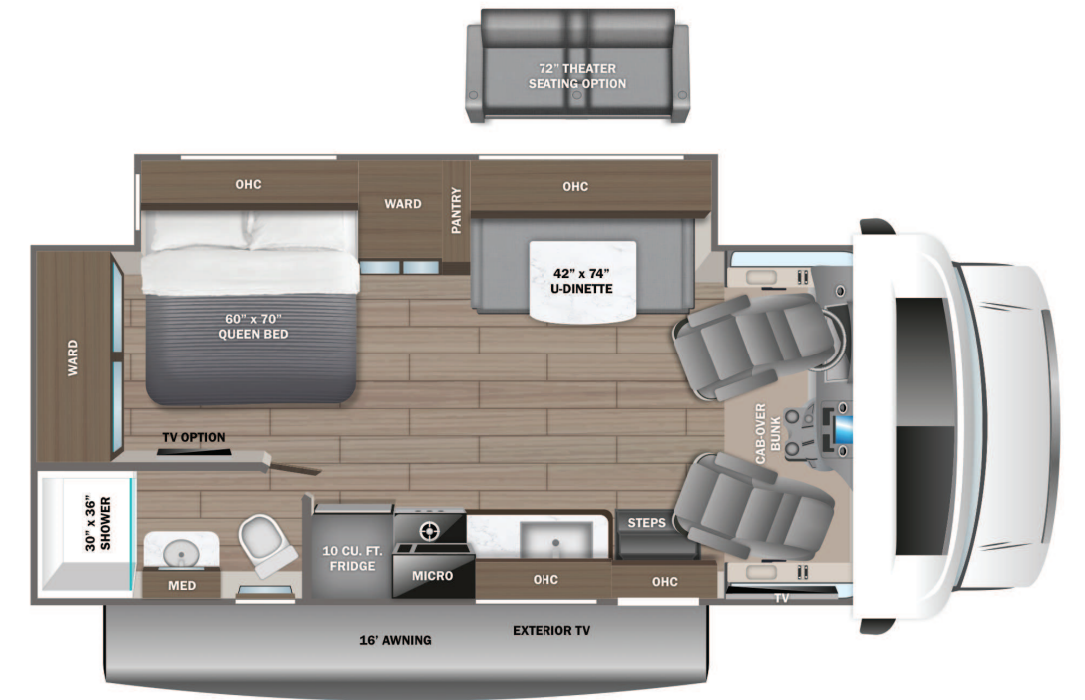

DIMENSIONS

Exterior height:.....140.00"
Exterior width:.....100.00"

CAPACITIES

Fresh water tank (gals.):...42.50
Gray water tank (gals.):...40.00
Black water/toilet tank (gals):.....31.00
Propane (lbs.):.....41
Propane (gals.):.....9
Water heater (gals.):.....6.00

TIRES

Tire size (front):.....LT225/75R16E
Tire size (mid):.....
Tire size (rear):.....LT225/75R16E

Some dimensions may be rounded and may vary from the actual dimensions

***Weights may be estimated calculations and may vary from the actual weight

- refer to the vehicle weight labels for actual weights***

Floorplans, features and specifications are subject to change without notice.