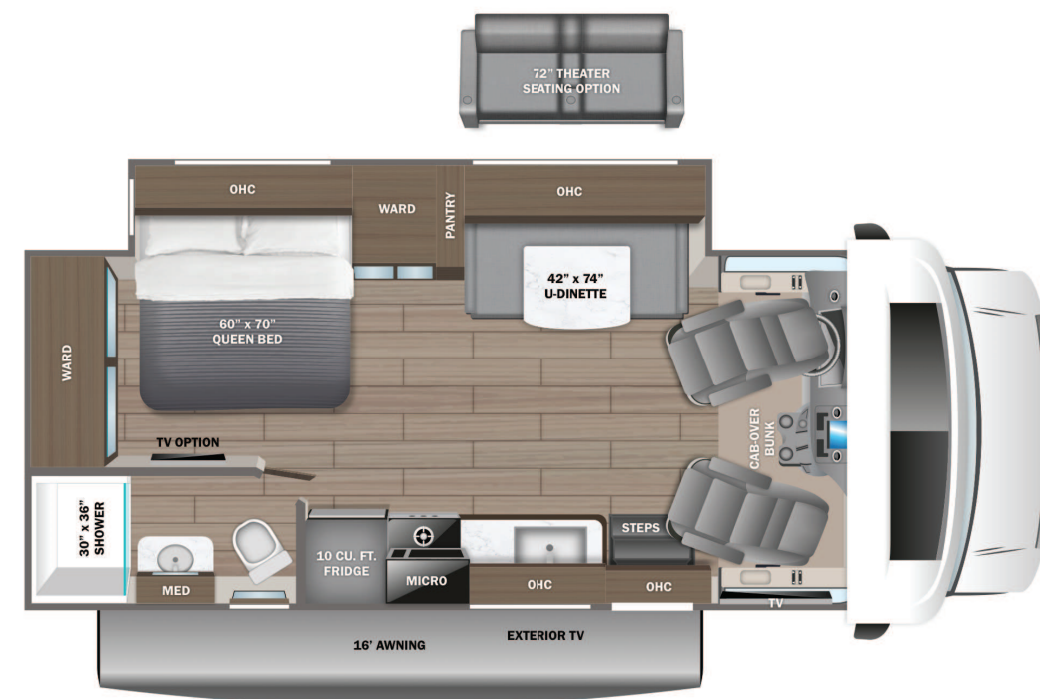

DIMENSIONS

Exterior height:.....140.00"
Exterior width:.....100.00"

CAPACITIES

Fresh water tank (gals.):...42.50
Gray water tank (gals.):...40.00
Black water/toilet tank (gals):.....31.00
Propane (lbs.):.....41
Propane (gals.):.....9
Water heater (gals.):.....6.00

TIRES

Tire size (front):.....LT225/75R16E
Tire size (mid):.....
Tire size (rear):.....LT225/75R16E

Some dimensions may be rounded and may vary from the actual dimensions
Weights may be estimated calculations and may vary from the actual weight - refer to the vehicle weight labels for actual weights
Floorplans, features and specifications are subject to change without notice.