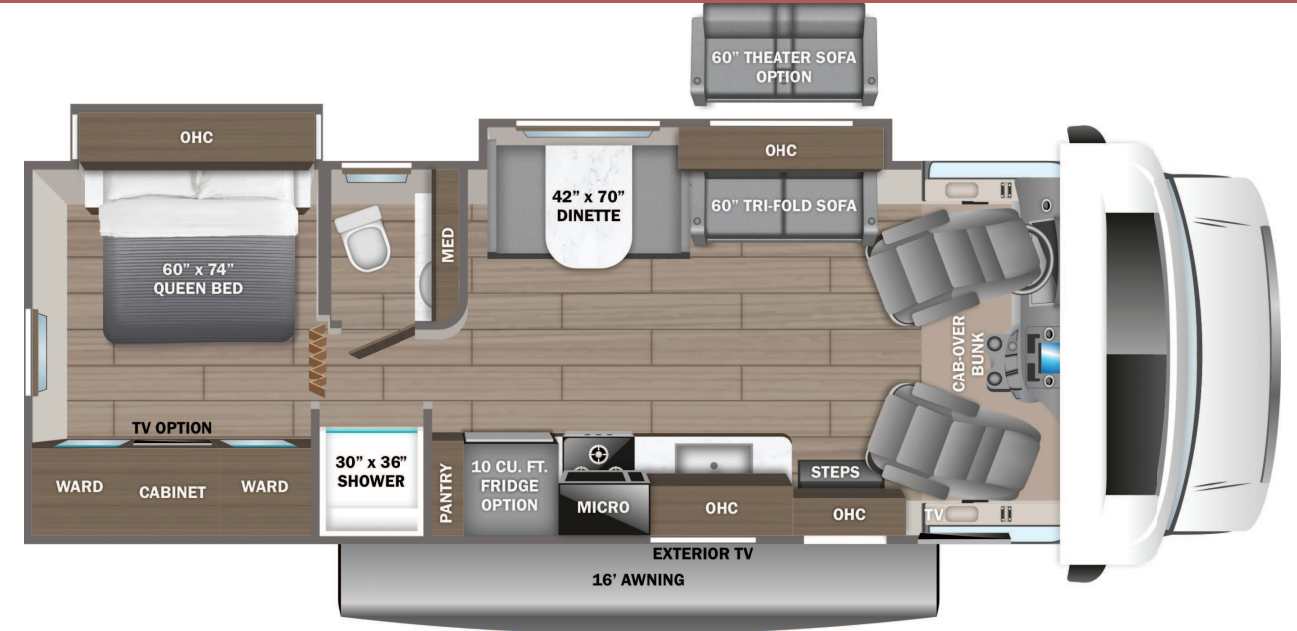

Manufacturer's Suggested Retail Price

$215,493.00

TOTAL AMOUNT DOES NOT INCLUDE STATE AND LOCAL TAXES OR LICENSE FEES. THE PRICE SHOWN ABOVE MAY OR MAY NOT BE REPRESENTATIVE OF THE ACTUAL SELLING PRICE OF SIMILAR RECREATIONAL VEHICLES IN YOUR AREA.