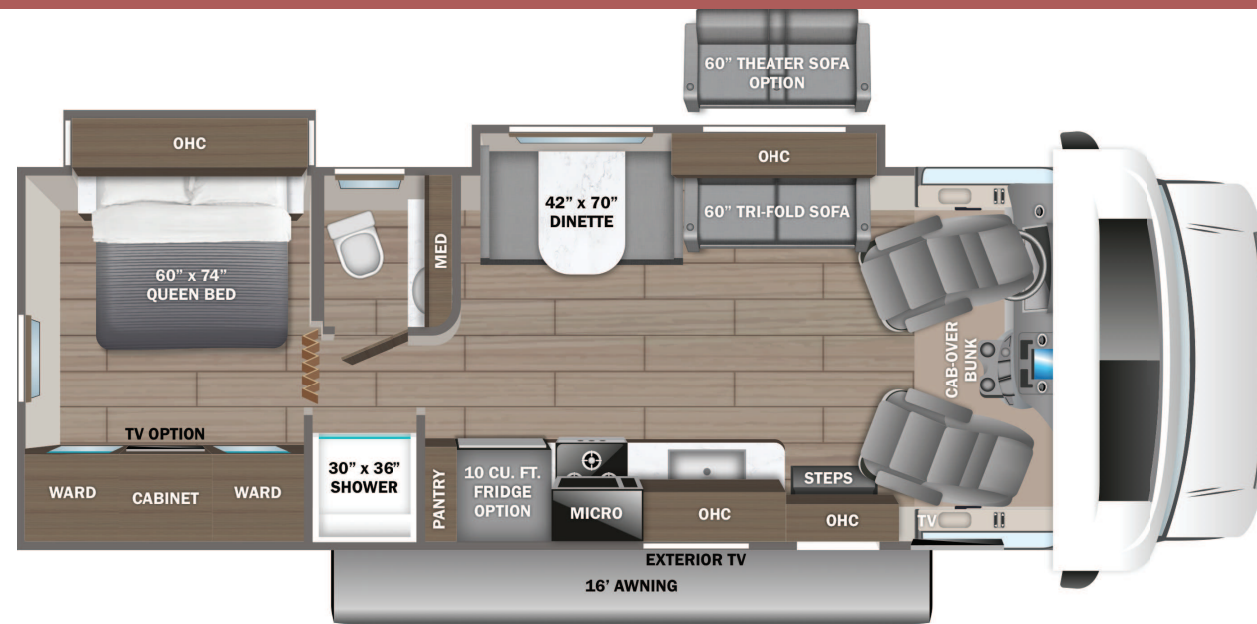

Standard Equipment

Optional Equipment

THE FOLLOWING ITEMS ARE STANDARD ON THIS MODEL

OPTIONAL EQUIPMENT INSTALLED ON THIS VEHICLE BY MANUFACTURER

STANDARD EXTERIOR EQUIPMENT

- Ford® E-450 chassis
- GVWR - 14,500 lb.
- GCWR - 22,000 lb.
- 7.3L V-8 325 HP engine with 450 ft.-lb. torque
- 6-speed TorqShift® series transmission with overdrive
- 210-amp alternator
- Catalytic converter theft deterrent
- E-rated highway tires- LT225/75R16
- Tire pressure monitoring system (TPMS)
- Power anti-lock brakes with power steering
- 7,500 lb. hitch with 750 lb. tongue capacity and 7-pin plug
- 12V chassis battery
- 55 gal. fuel tank
- TuffShell™ vacuum-bond laminated roof, floor and sidewalls
- Bead-foam insulation (R-24 max roof, R-9 max floor, R-5 max walls)
- One-piece, seamless, fiberglass roof
- Fiberglass running boards
- Fiberglass side wings
- Fiberglass exterior walls with partial paint and vinyl graphics
- Remote keyless cab entry
- Entrance door with industry's largest travel-view window
- Electric-powered entrance step with integrated house battery compartment
- Slideout awning(s)
- Lockable storage compartments with slam latches
- Third brake light
- Roof ladder
- Prep for satellite dish
- Cable TV hookup with RG-6 coax
- Winegard 2.0 Wi-Fi/4G antenna
- 4,000W generator with auto-gen start
- 200W solar panel with dual controller and second house battery
- 12V house battery
- Transfer switch with reverse polarity protection
- 30-amp electrical service
- 16.5 gal. propane tank (56 lb.)
- LP quick-connect hookup
- Heated holding tanks (12V pads)
- Exterior utility center
- Winterization drain system
- Black tank flush
- Outside shower
- 12V demand water pump
- Water filtration system

STANDARD INTERIOR EQUIPMENT