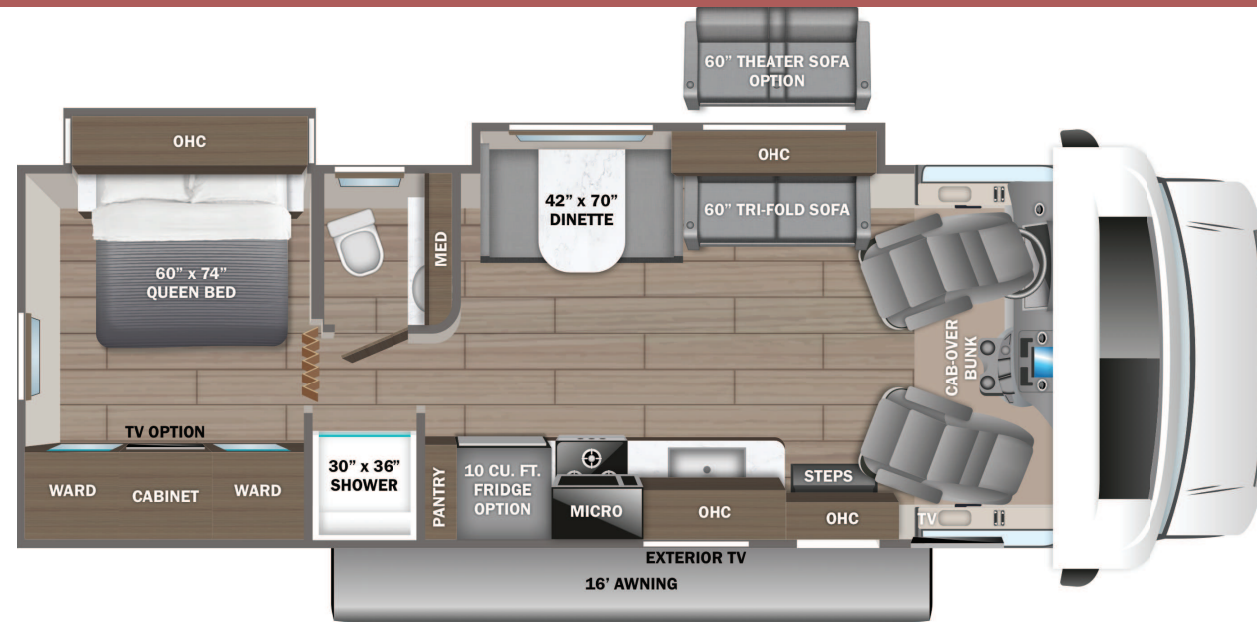

Standard Equipment

Optional Equipment

THE FOLLOWING ITEMS ARE STANDARD ON THIS MODEL

OPTIONAL EQUIPMENT INSTALLED ON THIS VEHICLE BY MANUFACTURER

STANDARD EXTERIOR EQUIPMENT

- Ford® E-450 chassis
- GVWR - 14,500 lb.
- GCWR - 22,000 lb.
- 7.3L V-8 325 HP engine with 450 ft.-lb. torque
- 6-speed TorqShift® series transmission with overdrive
- 210-amp alternator
- Catalytic converter theft deterrent
- E-rated highway tires- LT225/75R16
- Tire pressure monitoring system (TPMS)
- Power anti-lock brakes with power steering
- 7,500 lb. hitch with 750 lb. tongue capacity and 7-pin plug
- 12V chassis battery
- 55 gal. fuel tank
- TuffShell™ vacuum-bond laminated roof, floor and sidewalls
- Bead-foam insulation (R-24 max roof, R-9 max floor, R-5 max walls)
- One-piece, seamless, fiberglass roof
- Fiberglass running boards
- Fiberglass side wings
- Fiberglass exterior walls with partial paint and vinyl graphics
- Remote keyless cab entry
- Entrance door with industry's largest travel-view window
- Electric-powered entrance step with integrated house battery compartment
- Slideout awning(s)
- Lockable storage compartments with slam latches
- Third brake light
- Roof ladder
- Prep for satellite dish
- Cable TV hookup with RG-6 coax
- Winegard 2.0 Wi-Fi/4G antenna
- 4,000W generator with auto-gen start
- 200W solar panel with dual controller and second house battery
- 12V house battery
- Transfer switch with reverse polarity protection
- 30-amp electrical service
- 16.5 gal. propane tank (56 lb.)
- LP quick-connect hookup
- Heated holding tanks (12V pads)
- Exterior utility center
- Winterization drain system
- Black tank flush
- Outside shower
- 12V demand water pump
- Water filtration system

STANDARD INTERIOR EQUIPMENT