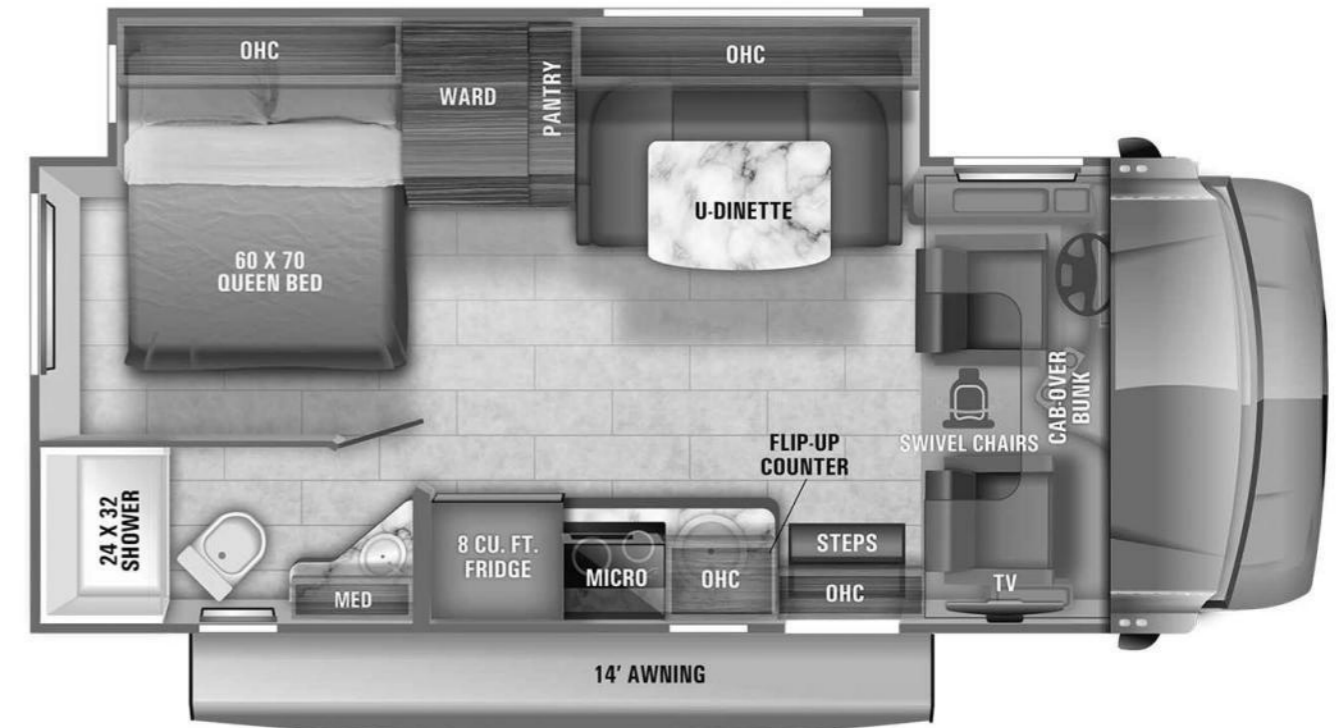

DIMENSIONS

Exterior height:.....137.00"

Exterior width:.....96.00"

CAPACITIES

Fresh water tank (gals.):...43.00

Gray water tank (gals.):...31.00

Black water/toilet tank (gals.):...31.00

Propane (lbs.):...41

Propane (gals.):...9

Water heater (gals.):...6.00

TIRES

Tire size (front):.....LT215/85R16

Tire size (mid):.....

Tire size (rear):.....LT215/85R16

Some dimensions may be rounded and may vary from the actual dimensions

***Weights may be estimated calculations and may vary from the actual weight

- refer to the vehicle weight labels for actual weights***

Floorplans, features and specifications are subject to change without notice.