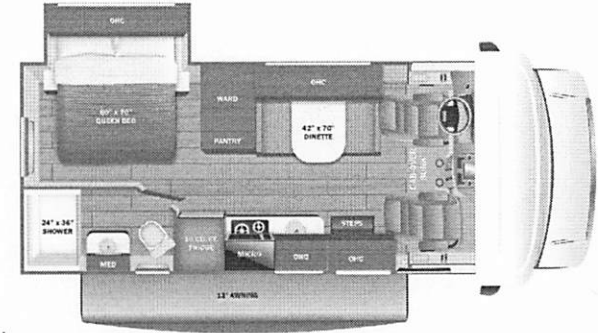

Manufacturer's Suggested Retail Price $129,218.00

TOTAL AMOUNT DOES NOT INCLUDE STATE AND LOCAL TAXES OR LICENSE FEES. THE PRICE SHOWN ABOVE MAY OR MAY NOT BE REPRESENTATIVE OF THE ACTUAL SELLING PRICE OF SIMILAR RECREATIONAL VEHICLES IN YOUR AREA.