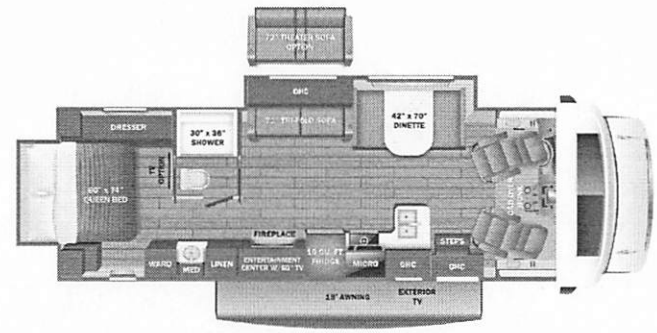

DEALER INSTALLED OPTIONS

Manufacturer's Suggested Retail Price $178,849.00

TOTAL AMOUNT DOES NOT INCLUDE STATE AND LOCAL TAXES OR LICENSE FEES. THE PRICE SHOWN ABOVE MAY OR MAY NOT BE REPRESENTATIVE OF THE ACTUAL SELLING PRICE OF SIMILAR RECREATIONAL VEHICLES IN YOUR AREA.