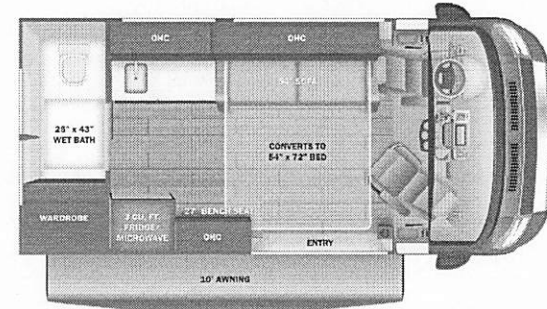

DIMENSIONS

Exterior height:.....111.00"
Exterior width:.....83.00"

CAPACITIES

Fresh water tank (gals.):...21.00
Gray water tank (gals.):...24.00
Black water/toilet tank (gals.):.....4.75
Propane (lbs.):.....0
Propane (gals.):.....0
Water heater (gals.):.....0.00

TIRES

Tire size (front):.....LT225/75R16E
Tire size (mid):.....
Tire size (rear):.....LT225/75R16E

Some dimensions may be rounded and may vary from the actual dimensions
Weights may be estimated calculations and may vary from the actual weight - refer to the vehicle weight labels for actual weights
Floorplans, features and specifications are subject to change without notice.