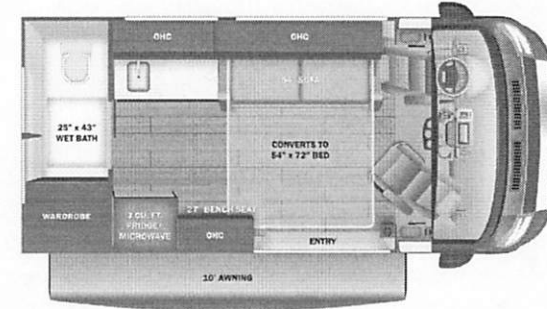

Arc

Serial #: 1JSPEBBG6S1KC8098
Model: 18C ARC MHB
VIN#: 3C6LRVBG5PE600970
Model Year: 2025 Dealer Name: LA MESA RV CENTER
7525 WEST MCDOWELL ROAD
PHOENIX, AZ 85035
USA

Manufacturer's Suggested Retail Price $157,650.00

TOTAL AMOUNT DOES NOT INCLUDE STATE AND LOCAL TAXES OR LICENSE FEES. THE PRICE SHOWN ABOVE MAY OR MAY NOT BE REPRESENTATIVE OF THE ACTUAL SELLING PRICE OF SIMILAR RECREATIONAL VEHICLES IN YOUR AREA.