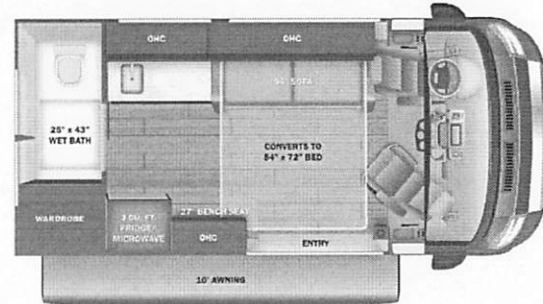

DIMENSIONS

Exterior height:.....111.00"
Exterior width:.....83.00"

CAPACITIES

Fresh water tank (gals.):.....21.00
Gray water tank (gals.):.....24.00
Black water/toilet tank (gals.):.....4.75
Propane (lbs.):.....0
Propane (gals.):.....0
Water heater (gals.):.....0.00

TIRES

Tire size (front):.....LT225/75R16E
Tire size (mid):.....
Tire size (rear):.....LT225/75R16E

Some dimensions may be rounded and may vary from the actual dimensions
Weights may be estimated calculations and may vary from the actual weight - refer to the vehicle weight labels for actual weights
Floorplans, features and specifications are subject to change without notice.