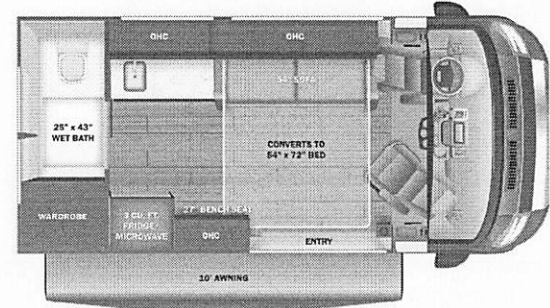

DIMENSIONS

Exterior height:.....111.00"
Exterior width:.....83.00"

CAPACITIES

Fresh water tank (gals.):...21.00
Gray water tank (gals.):....24.00
Black water/toilet tank (gals.):.....4.75
Propane (lbs.):.....0.00
Water heater (gals.):.....0.00

TIRES

Tire size (front):.....LT225/5R16E
Tire size (mid):.....
Tire size (rear):.....LT225/5R16E

Some dimensions may be rounded and may vary from the actual dimensions
Weights may be estimated calculations and may vary from the actual weight - refer to the vehicle weight labels for actual weights
Floorplans, features and specifications are subject to change without notice.