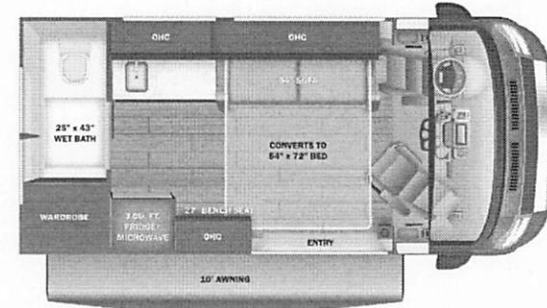

DIMENSIONS

Exterior height:.....111.00"
Exterior width:.....83.00"

CAPACITIES

Fresh water tank (gals.):...21.00
Gray water tank (gals.):...24.00
Black water/toilet tank (gals.):.....4.75
Propane (lbs.):.....0
Propane (gals.):.....0
Water heater (gals.):.....0.00

TIRES

Tire size (front):.....LT225/5R16E
Tire size (mid):.....
Tire size (rear):.....LT225/5R16E

Some dimensions may be rounded and may vary from the actual dimensions
Weights may be estimated calculations and may vary from the actual weight - refer to the vehicle weight labels for actual weights
Floorplans, features and specifications are subject to change without notice.