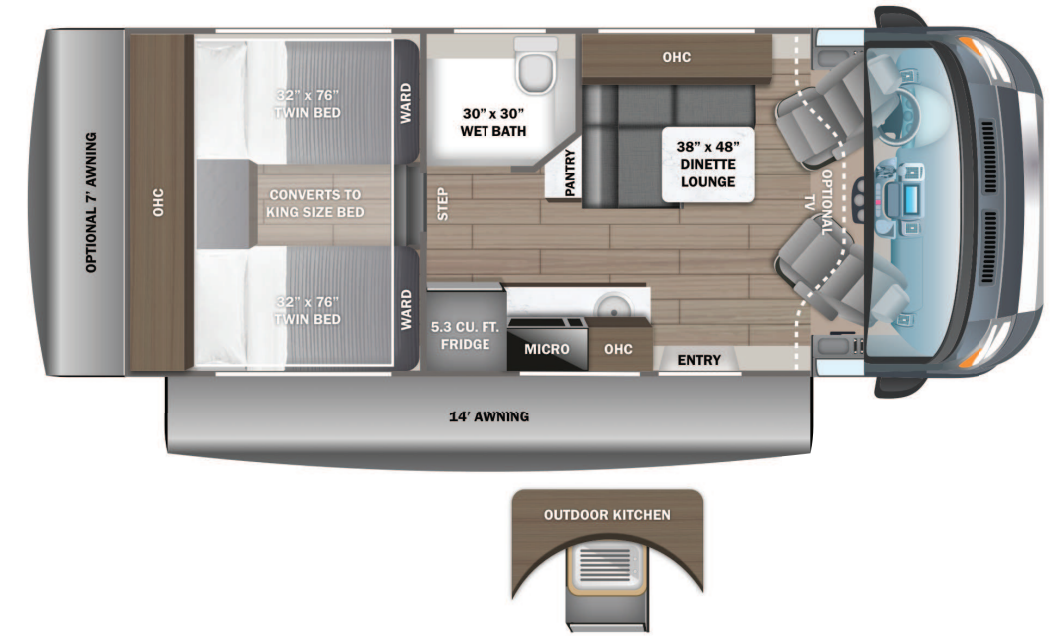

Condor

Serial #: 1JSLECBK4S1FT8136
Model: 22T CONDOR MHC
VIN#: 1FDUR8PG5RKB01951
Model Year: 2025 Dealer Name: LA MESA RV CENTER
7525 WEST MCDOWELL ROAD
PHOENIX, AZ 85035
USA

Manufacturer's Suggested Retail Price $248,004.00

TOTAL AMOUNT DOES NOT INCLUDE STATE AND LOCAL TAXES OR LICENSE FEES. THE PRICE SHOWN ABOVE MAY OR MAY NOT BE REPRESENTATIVE OF THE ACTUAL SELLING PRICE OF SIMILAR RECREATIONAL VEHICLES IN YOUR AREA.