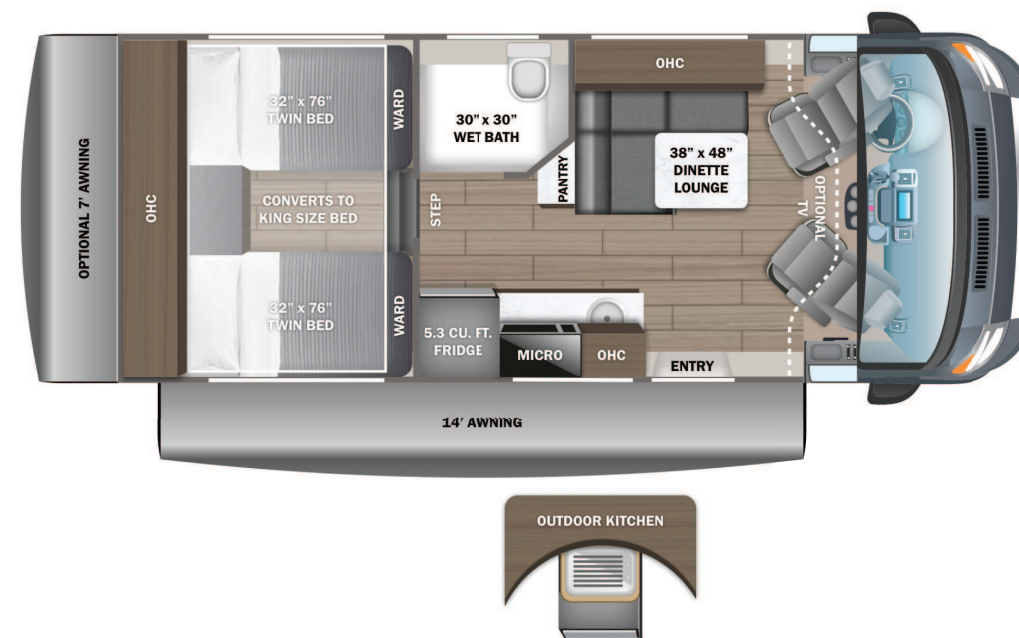

Condor

Serial #: 1JSLECBK0S1FT8134
Model: 22T CONDOR MHC
VIN#: 1FDUR8PGXRKB01945
Model Year: 2025 Dealer Name: LA MESA RV CENTER
7525 WEST MCDOWELL ROAD
PHOENIX, AZ 85035
USA

Manufacturer's Suggested Retail Price $248,004.00

TOTAL AMOUNT DOES NOT INCLUDE STATE AND LOCAL TAXES OR LICENSE FEES. THE PRICE SHOWN ABOVE MAY OR MAY NOT BE REPRESENTATIVE OF THE ACTUAL SELLING PRICE OF SIMILAR RECREATIONAL VEHICLES IN YOUR AREA.