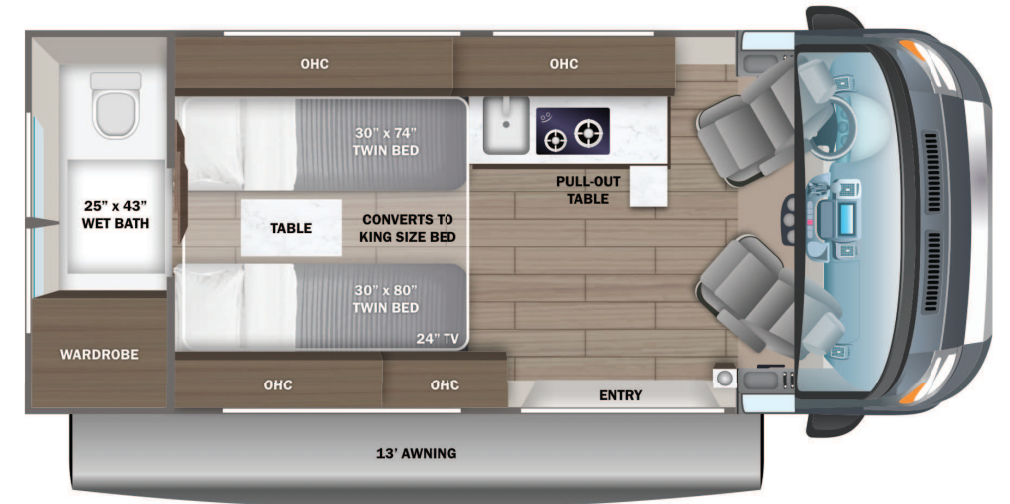

DIMENSIONS

Exterior height:.....111.00"
Exterior width:.....83.00"

CAPACITIES

Fresh water tank (gals.):...24.00
Gray water tank (gals.):...13.00
Black water/toilet tank (gals.):.....12.00
Propane (lbs.):.....20
Propane (gals.):.....4
Water heater (gals.):.....0.00

TIRES

Tire size (front):.....LT225/75R16E
Tire size (mid):.....
Tire size (rear):.....LT225/75R16E

Some dimensions may be rounded and may vary from the actual dimensions

***Weights may be estimated calculations and may vary from the actual weight

- refer to the vehicle weight labels for actual weights***

Floorplans, features and specifications are subject to change without notice.