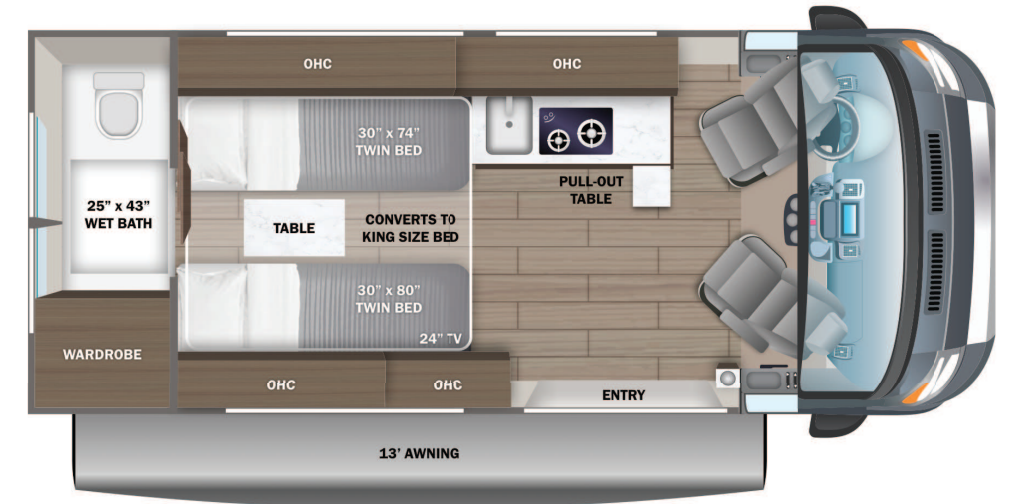

DIMENSIONS

Exterior height:.....111.00"
Exterior width:.....83.00"

CAPACITIES

Fresh water tank (gals.):...24.00
Gray water tank (gals.):...13.00
Black water/toilet tank (gals.):.....12.00
Propane (lbs.):.....20
Propane (gals.):.....4
Water heater (gals.):.....0.00

TIRES

Tire size (front):.....LT225/75R16E
Tire size (mid):.....
Tire size (rear):.....LT225/75R16E

Some dimensions may be rounded and may vary from the actual dimensions
Weights may be estimated calculations and may vary from the actual weight - refer to the vehicle weight labels for actual weights
Floorplans, features and specifications are subject to change without notice.