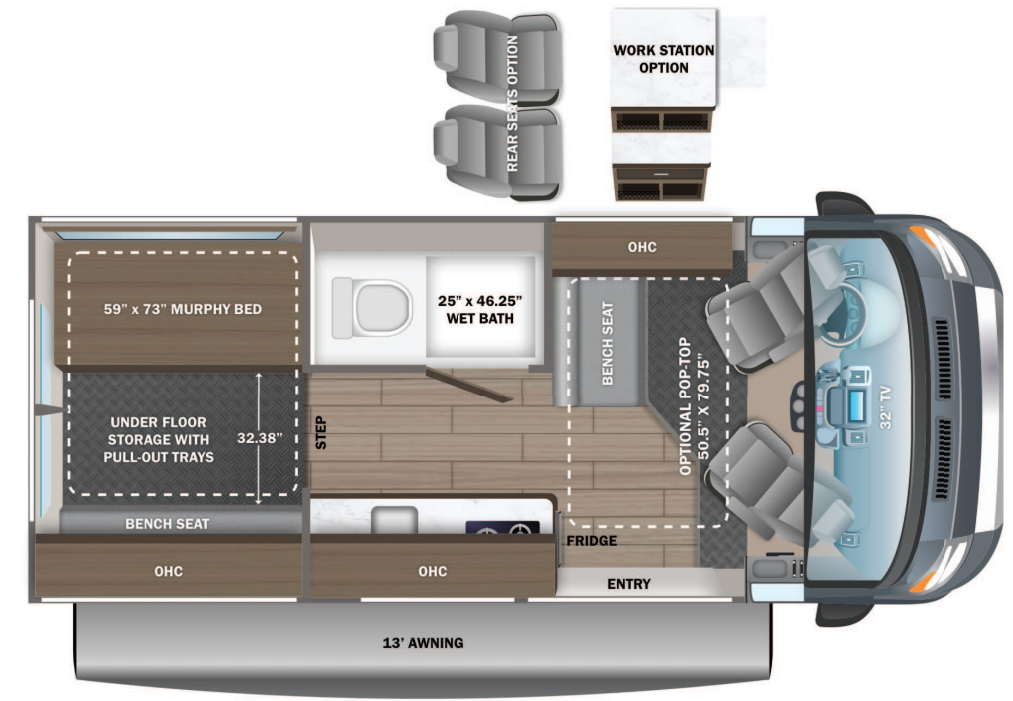

DIMENSIONS

Exterior height:.....111.00"
Exterior width:.....83.00"

CAPACITIES

Fresh water tank (gals.):...21.00
Gray water tank (gals.):...20.00
Black water/toilet tank (gals):.....10.00
Propane (lbs.):.....20
Propane (gals.):.....4
Water heater (gals.):.....0.00

TIRES

Tire size (front):.....LT225/75R16E
Tire size (mid):.....
Tire size (rear):.....LT225/75R16E

Some dimensions may be rounded and may vary from the actual dimensions
Weights may be estimated calculations and may vary from the actual weight - refer to the vehicle weight labels for actual weights
Floorplans, features and specifications are subject to change without notice.