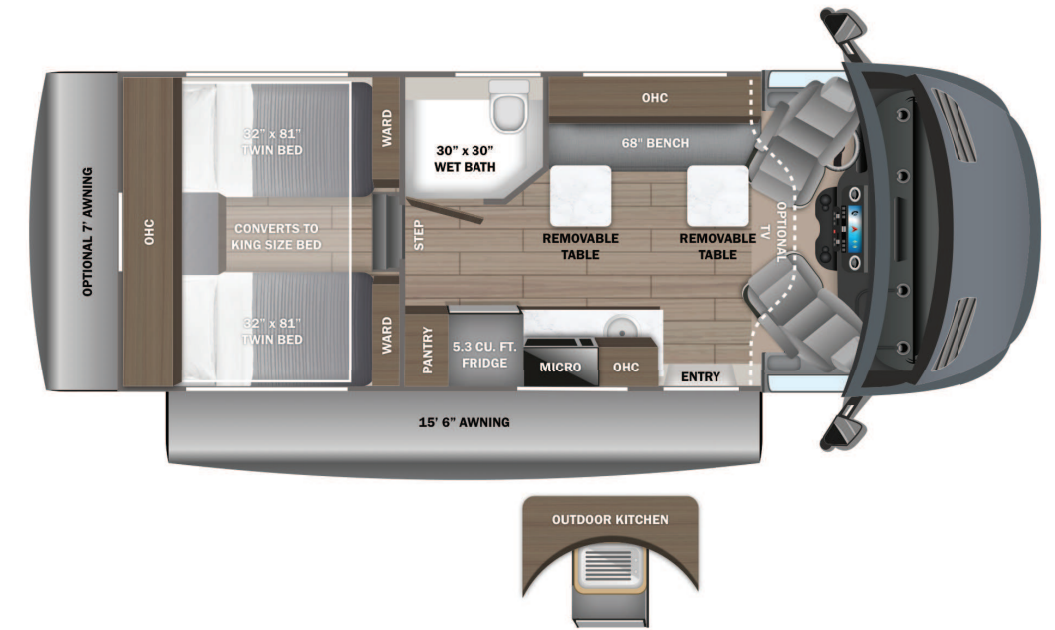

Standard Equipment

THE FOLLOWING ITEMS ARE STANDARD ON THIS MODEL

- STANDARD EXTERIOR EQUIPMENT**
- Mercedes-Benz® 3500 AWD chassis
 - 170 in. wheelbase
 - GVWR - 11,030 lb.
 - GCWR - 15,250 lb.
 - 2L inline 4-cylinder Twin Turbo 211HP diesel engine with electronic fuel injection with 332 ft.-lb. torque
 - 9-speed transmission
 - 250-amp alternator
 - All-terrain tires
 - Matte black aluminum wheels
 - Power anti-lock brakes with power steering
 - (2) 12V AGM chassis batteries (70 amp-hr)
 - 26.4 gal. fuel tank (diesel)
 - 5.8 gal. DEF tank
 - TuffShell™ vacuum-bond laminated roof, floor and sidewalls
 - Bead-foam insulation (R-24 max roof, R-9 max floor, R-8 max walls)
 - One-piece, seamless, fiberglass roof
 - Fiberglass exterior walls with partial paint and vinyl graphics
 - Dual-pane acrylic windows
 - Heated garage with L-track and (2) 120V charging ports
 - Electric patio awning with auto-retract and LED lights
 - Roof rack (N/A with pop-top option)
 - Collapsible exterior ladder
 - Daytime running headlamps
 - Cable TV hookup with RG-6 coax
 - Starlink satellite internet system
 - Winegard® Connect 2.0 4G/Wi-Fi/digital TV antenna
 - 2,500W LP generator with auto-gen start
 - Portable solar plug
 - 30-amp electrical service with detachable power cord
 - 120V exterior outlet
 - 6 gal. (20 lb.) and 12.2 gal. (41 lb.) propane tanks
 - LP quick-connect hookup
 - LED-lit holding tank valves
 - Winterization drain system
 - 12V demand water pump
 - Water filtration system
 - Outside shower
- CUSTOMER VALUE PACKAGE**
- One-piece, seamless, fiberglass front cap
 - 3.9kWh 12V lithium battery
 - 2,000W inverter
 - 360W roof mounted solar panel with dual controller
 - Expandable side port with second dual bank controller for solar
 - Backup camera
 - Aqua View® SHOWERMISER™ water management system
 - Internal holding tanks