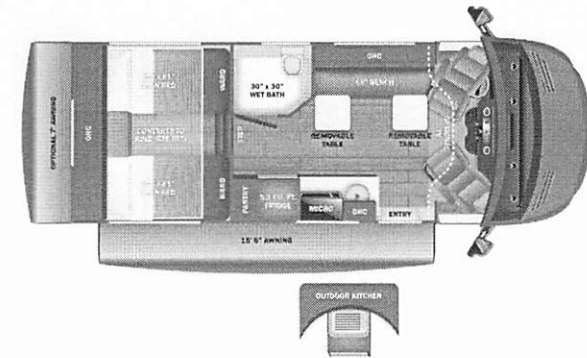

ENTEGRA
COACH®

Condor

Serial #: 1JSLECL4T1FS8099
Model: 23S CONDOR MHC
VIN#: W1X8N36Y6SN336356
Model Year: 2026 Dealer Name: LA MESA RV CENTER
7525 WEST MCDOWELL ROAD
PHOENIX, AZ 85035
USA

VN218665

Manufacturer's Suggested Retail Price

$290,222.00

TOTAL AMOUNT DOES NOT INCLUDE STATE AND LOCAL TAXES OR LICENSE FEES. THE PRICE SHOWN ABOVE MAY OR MAY NOT BE REPRESENTATIVE OF THE ACTUAL SELLING PRICE OF SIMILAR RECREATIONAL VEHICLES IN YOUR AREA.

Standard Equipment

Optional Equipment

THE FOLLOWING ITEMS ARE STANDARD ON THIS MODEL

OPTIONAL EQUIPMENT INSTALLED ON THIS VEHICLE BY MANUFACTURER

- Base price 250,868.00
- OAKLEY DECOR n/c
- SANDY OAK FULL PAINT 14,993.00
- USA STANDARDS n/c
- CUSTOMER VALUE PACKAGE 20,400.00
- CAB TV 675.00
- OUTDOOR KITCHEN 2,093.00
- NO POPTOP n/c
- PATIO AWNING n/c
- REAR AWNING 1,193.00

UNIT TOTAL 290,222.00

DEALER INSTALLED OPTIONS

DIMENSIONS

Exterior height:.....132.00"
Exterior width:.....85.00"

CAPACITIES

Fresh water tank (gals.):...53.00
Gray water tank (gals.):...51.00
Black water/toilet tank (gals.):.....4.75
Propane (lbs.):.....4.0
Propane (gals.):......9
Water heater (gals.):.....0.00

TIRES

Tire size (front):.....LT245/75R16E
Tire size (mid):.....
Tire size (rear):.....LT245/75R16E

Some dimensions may be rounded and may vary from the actual dimensions
Weights may be estimated calculations and may vary from the actual weight - refer to the vehicle weight labels for actual weights
Floorplans, features and specifications are subject to change without notice.