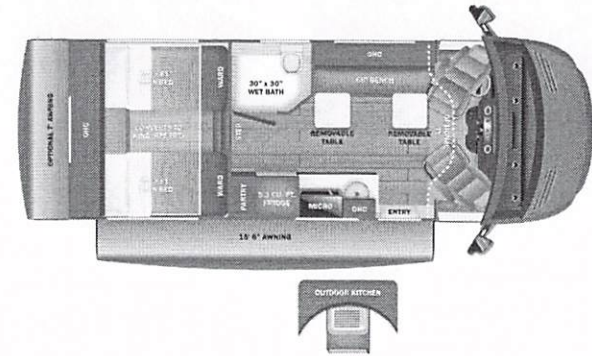

Manufacturer's Suggested Retail Price

$290,222.00

TOTAL AMOUNT DOES NOT INCLUDE STATE AND LOCAL TAXES OR LICENSE FEES. THE PRICE SHOWN ABOVE MAY OR MAY NOT BE REPRESENTATIVE OF THE ACTUAL SELLING PRICE OF SIMILAR RECREATIONAL VEHICLES IN YOUR AREA.