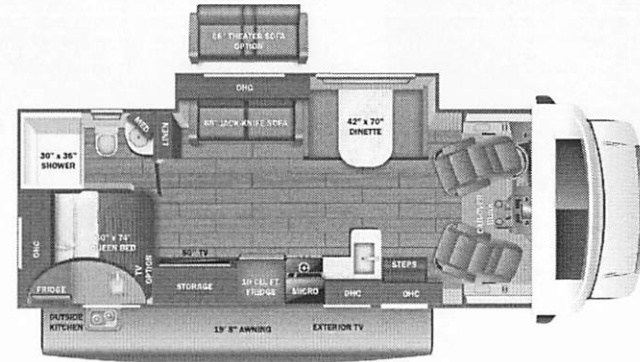

DIMENSIONS

Exterior height:.....140.00"
Exterior width:.....100.00"

CAPACITIES

Fresh water tank (gals.)....38.00
Gray water tank (gals.)....41.00
Black water/toilet tank (gals.).....32.00
Propane (lbs.).....41
Propane (gals.).....9
Water heater (gals.).....6.00

TIRES

Tire size (front):.....LT225/75R16E
Tire size (mid):.....
Tire size (rear):.....LT225/75R16E

Some dimensions may be rounded and may vary from the actual dimensions

Weights may be estimated calculations and may vary from the actual weight - refer to the vehicle weight labels for actual weights

Floorplans, features and specifications are subject to change without notice.