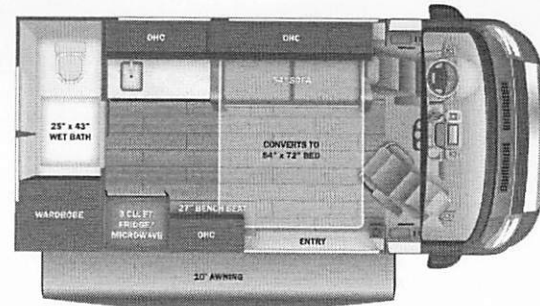

DIMENSIONS

Exterior height:.....111.00"
Exterior width:.....83.00"

CAPACITIES

Fresh water tank (gals.):.....21.00
Gray water tank (gals.):.....24.00
Black water/toilet tank (gals.):.....4.75
Propane (lbs.):.....0
Propane (gals.):.....0
Water heater (gals.):.....0.00

TIRES

Tire size (front):.....LT225/75R16E
Tire size (mid):.....
Tire size (rear):.....LT225/75R16E

Some dimensions may be rounded and may vary from the actual dimensions
Weights may be estimated calculations and may vary from the actual weight - refer to the vehicle weight labels for actual weights
Floorplans, features and specifications are subject to change without notice.