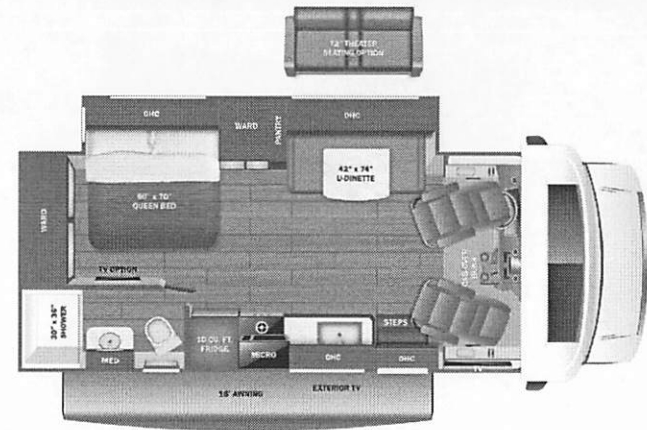

Manufacturer's Suggested Retail Price

$182,710.00

TOTAL AMOUNT DOES NOT INCLUDE STATE AND LOCAL TAXES OR LICENSE FEES. THE PRICE SHOWN ABOVE MAY OR MAY NOT BE REPRESENTATIVE OF THE ACTUAL SELLING PRICE OF SIMILAR RECREATIONAL VEHICLES IN YOUR AREA.