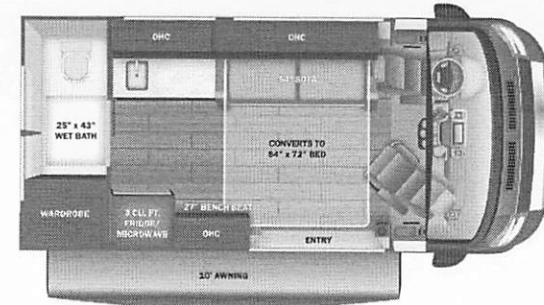

DIMENSIONS

Exterior height:.....111.00"
Exterior width:.....83.00"

CAPACITIES

Fresh water tank (gals.)....21.00
Gray water tank (gals.)....24.00
Black water/toilet tank (gals.).....4.75
Propane (lbs.).....0
Propane (gals.).....0
Water heater (gals.).....0.00

TIRES

Tire size (front):.....LT225/75R16E
Tire size (mid):.....
Tire size (rear):.....LT225/75R16E

Some dimensions may be rounded and may vary from the actual dimensions

Weights may be estimated calculations and may vary from the actual weight - refer to the vehicle weight labels for actual weights

Floorplans, features and specifications are subject to change without notice.