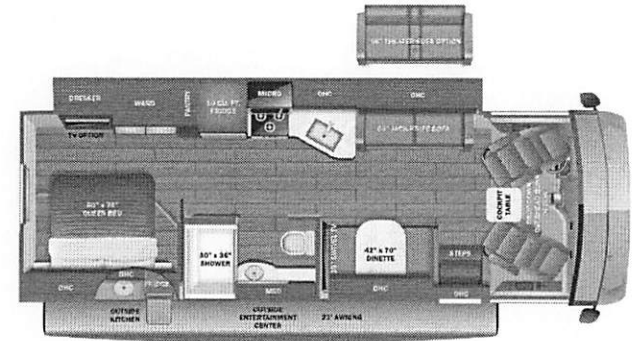

Manufacturer's Suggested Retail Price

$230,846.00

TOTAL AMOUNT DOES NOT INCLUDE STATE AND LOCAL TAXES OR LICENSE FEES. THE PRICE SHOWN ABOVE MAY OR MAY NOT BE REPRESENTATIVE OF THE ACTUAL SELLING PRICE OF SIMILAR RECREATIONAL VEHICLES IN YOUR AREA.