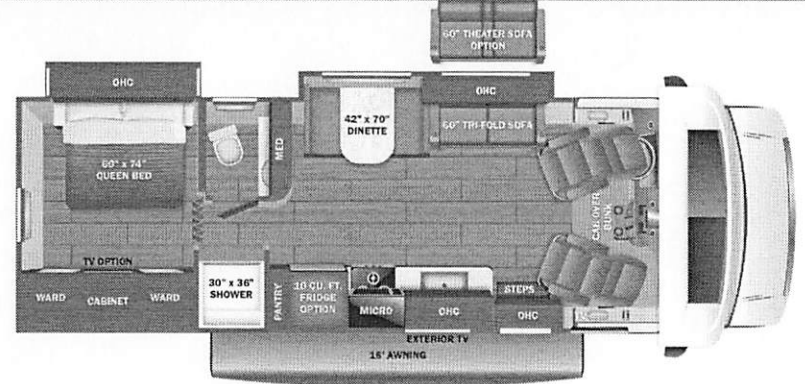

Manufacturer's Suggested Retail Price

$215,493.00

TOTAL AMOUNT DOES NOT INCLUDE STATE AND LOCAL TAXES OR LICENSE FEES. THE PRICE SHOWN ABOVE MAY OR MAY NOT BE REPRESENTATIVE OF THE ACTUAL SELLING PRICE OF SIMILAR RECREATIONAL VEHICLES IN YOUR AREA.