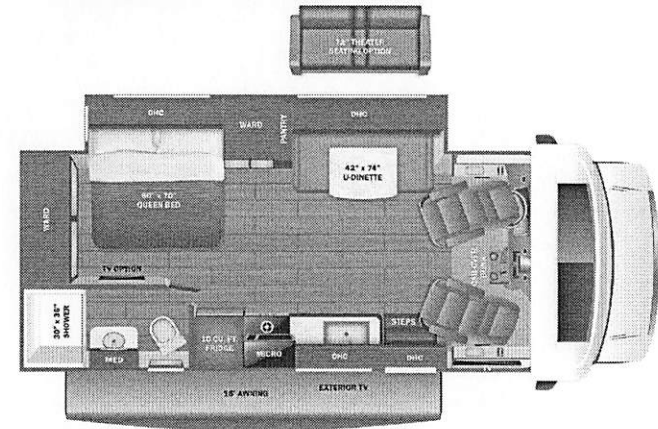

Manufacturer's Suggested Retail Price

$176,710.00

TOTAL AMOUNT DOES NOT INCLUDE STATE AND LOCAL TAXES OR LICENSE FEES. THE PRICE SHOWN ABOVE MAY OR MAY NOT BE REPRESENTATIVE OF THE ACTUAL SELLING PRICE OF SIMILAR RECREATIONAL VEHICLES IN YOUR AREA.