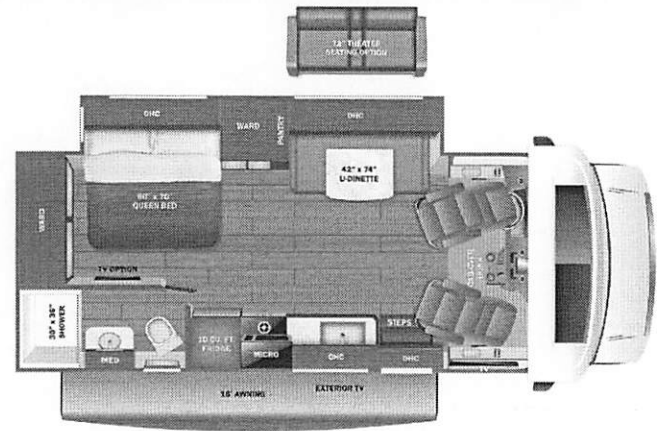

Manufacturer's Suggested Retail Price

$176,710.00

TOTAL AMOUNT DOES NOT INCLUDE STATE AND LOCAL TAXES OR LICENSE FEES. THE PRICE SHOWN ABOVE MAY OR MAY NOT BE REPRESENTATIVE OF THE ACTUAL SELLING PRICE OF SIMILAR RECREATIONAL VEHICLES IN YOUR AREA.