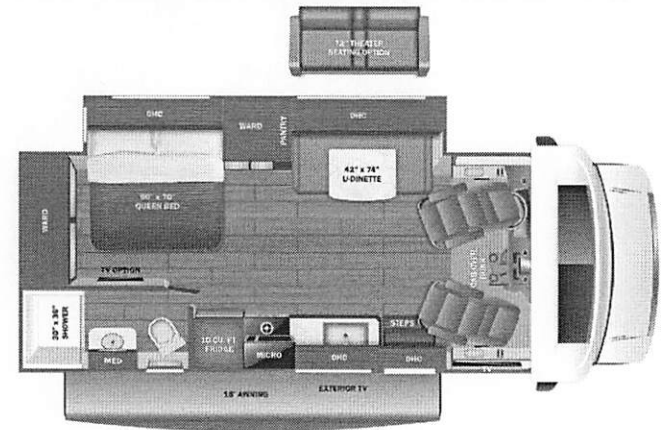

Manufacturer's Suggested Retail Price

$176,710.00

TOTAL AMOUNT DOES NOT INCLUDE STATE AND LOCAL TAXES OR LICENSE FEES. THE PRICE SHOWN ABOVE MAY OR MAY NOT BE REPRESENTATIVE OF THE ACTUAL SELLING PRICE OF SIMILAR RECREATIONAL VEHICLES IN YOUR AREA.